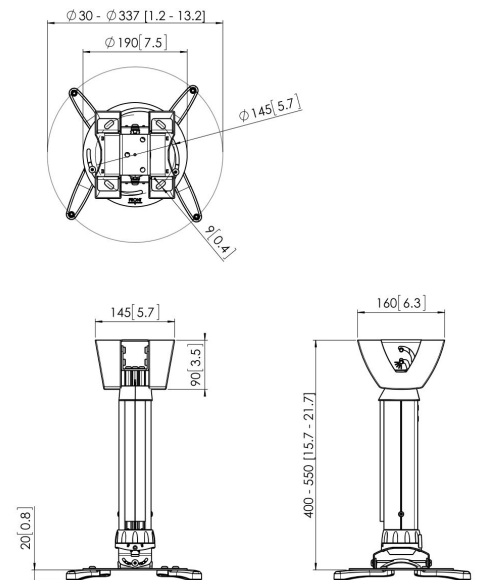

PPC 1540 Projector Ceiling Mount (white)

The PPC 1540 is a height adjustable projector mount specially designed for the latest generation of projectors weighing up to 20 kg. This projector interface is equipped with fine tune adjustability for precise alignment to the projection surface. Once aligned, the projector stays in position. Turning the unique friction ring will eliminate all play from the interface connections, making the mount a solid and very stable solution.

PPC 1540 Projector Ceiling Mount (white)

Specifications

Article number (SKU)	7015401
Colour	White
EAN single box	8712285325168
TÜV certified	Yes
Tilt	Tilt up to 15°
Turn	Up to 360°
Guarantee	5 years
Max. weight load (kg)	20
Fischer inside	Yes
Max. distance to ceiling (mm)	550
Min. distance to ceiling (mm)	400
Range (diameter)	30 - 337 mm
Roll	15