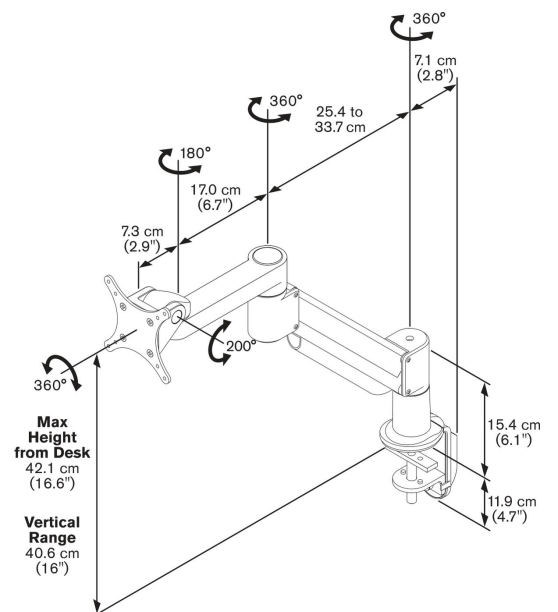

PFD 8543 Monitor Arm dynamic (white)

This Vogel's desk mount is designed for intensive professional use. Features like adjustable bearings, three point cable management and the special Flexmount™ provide outstanding performance and longlasting quality. The stylish design fits any décor or type of desk.

PFD 8543 Monitor Arm dynamic (white)

Specifications

Article number (SKU)	7185431
Colour	White
EAN single box	8712285338953
Height	421
Tilt	Tilt up to 200°
Turn	Up to 360°
Guarantee	10 years
Max. weight load (kg/Lbs)	11 / 24.25
Max. height of interface (mm)	115
Max. width of interface (mm)	115
Adjustable depth	True
Adjustable height	True
Gas spring	True
Max. screen size (inch)	29
Min. screen size (inch)	10
Min. weight load (kg)	5.6
Number of pivot points	3