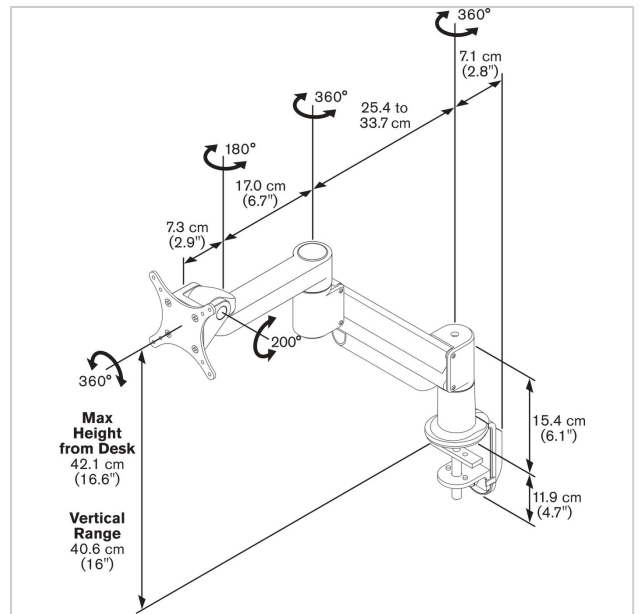

PFD 8543 Monitor mount dynamic white

Article number (SKU)
Colour

7185431
White

Key Benefits

- Stylish high-end design
- Easy to install
- Ergonomic
- Gas spring supported arm

This Vogel's desk mount is designed for intensive professional use. Features like adjustable bearings, three point cable management and the special Flexmount™ provide outstanding performance and longlasting quality. The stylish design fits any décor or type of desk.

For areas where a lot of different people work with a monitor, like reception desks or flex workstations, our floating model is the perfect solution. The adjustable gas spring makes the monitor weightless, so you can easily pull your monitor up and down to the right height. The PFD 8543 model is designed to support monitors in the weight class 5.6 - 11 kg (12.3 - 24.2 lbs). The Flexmount lets you install the desk mount in 6 different ways. So you can be sure that the Vogel's desk mount will fit just about every desk set-up without having to buy additional accessories. The maximum thickness for a desk on which a flexmount can be mounted is 83mm.

PFD 8543 Monitor mount dynamic white

www.vogels.com

VOGEL'S HOLDING BV 2019 (c) All rights reserved.
Subject to printing errors, technical and price amendments.
Date:2019-05-22

Specifications

Product type number	PFD 8543
Article number (SKU)	7185431
Colour	White
EAN single box	8712285338953
Height	421
Tilt	Tilt up to 200°
Turn	Up to 360°
Guarantee	10 years
Max. weight load (kg)	11
Max. height of interface (mm)	115
Max. width of interface (mm)	115
Adjustable depth	True
Adjustable height	True
Gas spring	True
Max. horizontal hole pattern (mm)	100
Max. screen size (inch)	29
Max. vertical hole pattern (mm)	100
Min. horizontal hole pattern (mm)	75
Min. screen size (inch)	10
Min. vertical hole pattern (mm)	75
Min. weight load (kg)	5.6
Number of pivot points	3