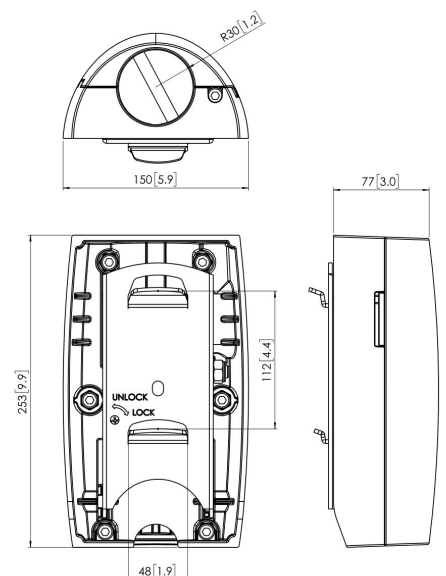

PFA 9001 Turn & tilt unit

The PFA 9001 turn-tilt unit can be used to mount a flat display to the wall, ceiling or floor (in combination with other modular parts).

PFA 9001 Turn & tilt unit

Specifications

Article number (SKU)	7390014
Colour	Silver
EAN single box	8712285305467
TÜV certified	Yes
Tilt	Tilt up to 20°
Turn	Up to 360°
Guarantee	5 years
Max. weight load (kg/Lbs)	60 / 132.28

VOGEL'S HOLDING BV (©)