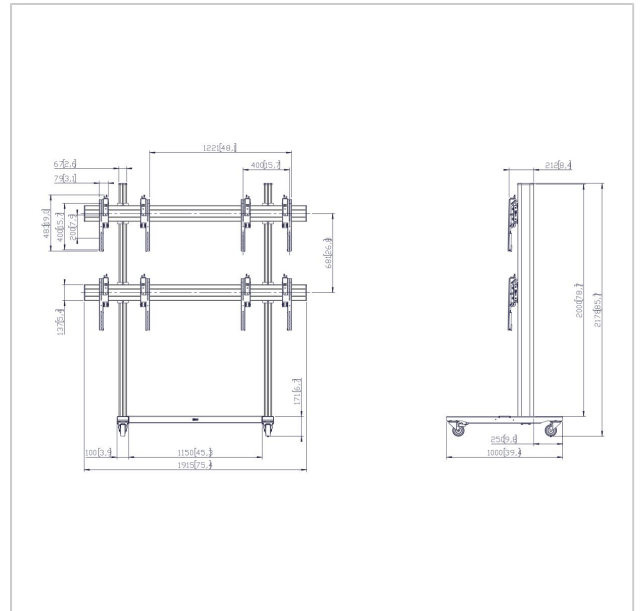

TVW2255 Video wall trolley 2x2

Article number (SKU)
Colour

7922560
Black

Key Benefits

- Easy install
- Cable management
- Solid construction

Trolley 2x2 kit TVW2255

Display size: 46/47" - 55" Fitment: 1935x400 Max load: 80 kg / display Kit consists of: • 2x PFT 8920 video wall trolley base • 1x PFA 9129 cross bar 1150 mm • 2x PUC 2920 pole 2000 mm • 2x PFB 3419 display interface bar • 4x PFS 3504 display interface strip 3D

TVW2255 Video wall trolley 2x2

www.vogels.com

VOGEL'S HOLDING BV 2019 (c) All rights reserved.
Subject to printing errors, technical and price amendments.
Date:2020-08-26

Specifications

Product type number	TVW2255
Article number (SKU)	7922560
Colour	Black
EAN single box	8712285338564
Height	2178
Width	1915
Depth	1000
TÜV certified	Yes
Guarantee	5 years
Max. weight load (kg)	80
Max. horizontal hole pattern (mm)	1935
Max. screen size (inch)	55
Max. vertical hole pattern (mm)	400
Min. screen size (inch)	46