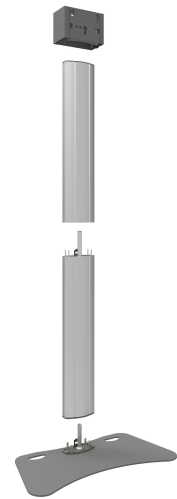

## S062.1000 Display Floor Stand

**Our floor stand is perfect for rental purposes due to its divisibility. Fits in flight case**

It consists of four easy-to-handle parts: a sturdy floor plate, two column sections of 95 cm each and a handy stand head. Together with the display, these components fit compactly into a flight case.

## S062.1000 Display Floor Stand

# Specifications

Max. screen size (inch)	65
Max. distance to floor - center display (mm)	1790
Max. weight load (kg)	60
Max. weight load (Lbs)	132.28
Height	1929
Width	950
Depth	480
Article number (SKU)	S062.1000
EAN single box	8718868872500
Colour	Silver
Guarantee	5 years