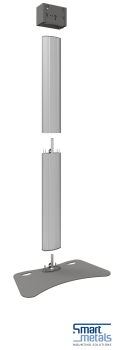

## S062.1000 Display Floor Stand

**Our floor stand is perfect for rental purposes due to its divisibility. Fits in flight case**

It consists of four easy-to-handle parts: a sturdy floor plate, two column sections of 95 cm each and a handy stand head. Together with the display, these components fit compactly into a flight case.

## S062.1000 Display Floor Stand

# Specifications

Max. screen size (inch)	65
Max. distance to floor - center display (mm)	1790
Max. weight load (kg)	60
Max. weight load (Lbs)	132.28
Height	1929
Width	950
Depth	480
Article number (SKU)	S062.1000
EAN single box	8718868872500
Colour	Silver
Guarantee	5 years