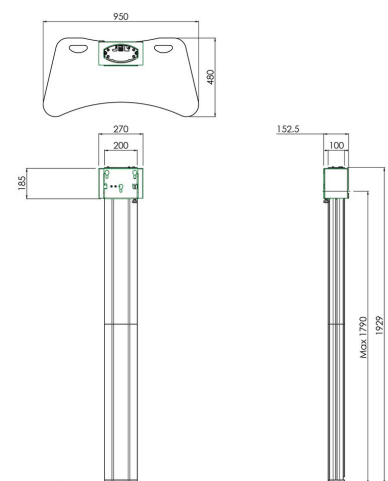

## S062.1000 Display Floor Stand

**Our floor stand is perfect for rental purposes due to its divisibility. Fits in flight case**

It consists of four easy-to-handle parts: a sturdy floor plate, two column sections of 95 cm each and a handy stand head. Together with the display, these components fit compactly into a flight case.

## S062.1000 Display Floor Stand

# Specifications

Max. screen size (inch)	65
Max. distance to floor - center display (mm)	1790
Max. weight load (kg)	60
Max. weight load (Lbs)	132.28
Height	1929
Width	950
Depth	480
Article number (SKU)	S062.1000
EAN single box	8718868872500
Colour	Silver
Guarantee	5 years