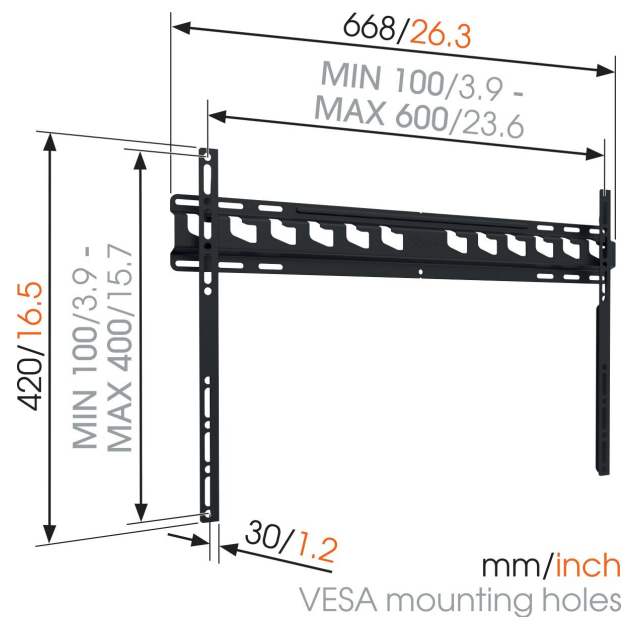

MA 4000 Fixed Wall Mount

Key Benefits

- Mount your TV exactly where you want it to be
- Tested up to 3 times max. TV weight
- Easily remove to install your cables
- Avoid reflections: tilt up to 15°
- Reliable quality for an affordable price

For TVs from 40 up to 80 inch (203 cm)

Do you have a very heavy TV, or do you just like tremendous security? The MA 4000 holds your TV weighing up to 80 kg (between 40 and 80 inches) on the wall. No matter what.

MA 4000 Fixed Wall Mount

Specifications

Article number (SKU)	8564000
Colour	Black
EAN single box	8712285331640
Product size	L
Height	420
Width	668
Depth	30
TÜV certified	Yes
Guarantee	2 years
Min. screen size (inch)	40
Max. screen size (inch)	80
Min. hole pattern	100mm x 100mm
Max. hole pattern	600mm x 400mm
Max. bolt size	M8
Max. height of interface (mm)	420
Max. width of interface (mm)	668
Certifications	TÜV
Max. horizontal hole pattern (mm)	600
Max. vertical hole pattern (mm)	400
Min. horizontal hole pattern (mm)	100
Min. vertical hole pattern (mm)	100
Service position	No
Spirit level included	No
Universal or fixed hole pattern	Universal