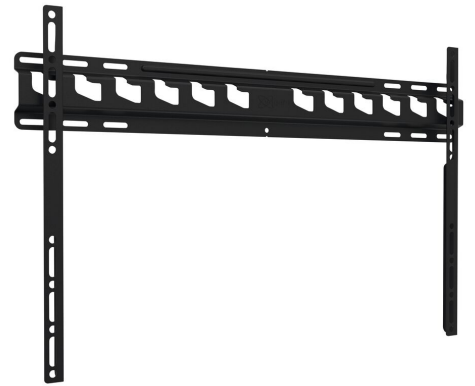

MA 4000 Fixed Wall Mount

Key Benefits

- Mount your TV exactly where you want it to be
- Tested up to 3 times max. TV weight
- Easily remove to install your cables
- Avoid reflections: tilt up to 15°
- Reliable quality for an affordable price

For TVs from 40 up to 80 inch (203 cm)

Do you have a very heavy TV, or do you just like tremendous security? The MA 4000 holds your TV weighing up to 80 kg (between 40 and 80 inches) on the wall. No matter what.

MA 4000 Fixed Wall Mount

Specifications

Article number (SKU)	8564000
Colour	Black
EAN single box	8712285331640
Product size	L
Height	420
Width	668
Depth	30
TÜV certified	Yes
Guarantee	2 years
Min. screen size (inch)	40
Max. screen size (inch)	80
Min. hole pattern	100mm x 100mm
Max. hole pattern	600mm x 400mm
Max. bolt size	M8
Max. height of interface (mm)	420
Max. width of interface (mm)	668
Certifications	TÜV
Max. horizontal hole pattern (mm)	600
Max. vertical hole pattern (mm)	400
Min. horizontal hole pattern (mm)	100
Min. vertical hole pattern (mm)	100
Service position	No
Spirit level included	No
Universal or fixed hole pattern	Universal