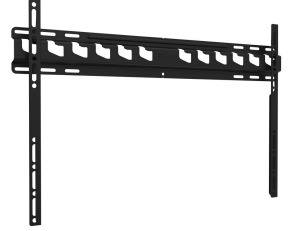

MA 4000 Fixed Wall Mount

Key Benefits

- Mount your TV exactly where you want it to be
- Tested up to 3 times max. TV weight
- Easily remove to install your cables
- Avoid reflections: tilt up to 15°
- Reliable quality for an affordable price

For TVs from 40 up to 80 inch (203 cm)

Do you have a very heavy TV, or do you just like tremendous security? The MA 4000 holds your TV weighing up to 80 kg (between 40 and 80 inches) on the wall. No matter what.

MA 4000 Fixed Wall Mount

Specifications

Article number (SKU)	8564000
Colour	Black
EAN single box	8712285331640
Product size	L
Height	420
Width	668
Depth	30
TÜV certified	Yes
Guarantee	2 years
Min. screen size (inch)	40
Max. screen size (inch)	80
Min. hole pattern	100mm x 100mm
Max. hole pattern	600mm x 400mm
Max. bolt size	M8
Max. height of interface (mm)	420
Max. width of interface (mm)	668
Certifications	TÜV
Max. horizontal hole pattern (mm)	600
Max. vertical hole pattern (mm)	400
Min. horizontal hole pattern (mm)	100
Min. vertical hole pattern (mm)	100
Service position	No
Spirit level included	No
Universal or fixed hole pattern	Universal