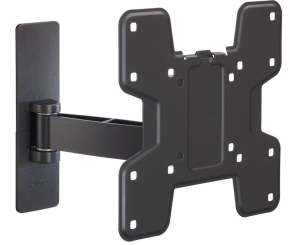

## PFW 2030 Display Wall Mount turn & tilt

The clean and slim PFW 2000 Series is designed with hospitality content in mind.

## PFW 2030 Display Wall Mount turn & tilt