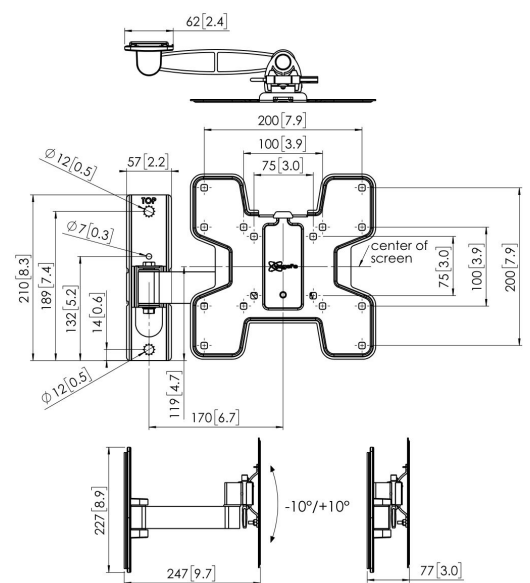

PFW 2030 Display Wall Mount turn & tilt

The clean and slim PFW 2000 Series is designed with hospitality content in mind.