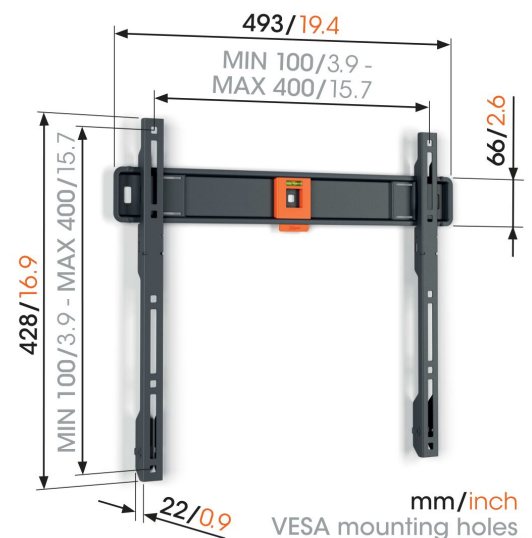

TVM 1403 Fixed TV Wall Mount

Key Benefits

- Minimal distance to the wall (only 2.2 cm)
- SoffLock™: secure your TV simply
- Spirit level included

Flat TV wall mount for TVs from 32 to 77 inches

Are you looking for a practical TV wall mount to mount your TV on the wall easily and quickly? Do you always sit directly in front of your TV, so your screen doesn't need to turn or tilt? If so, this TV wall mount from the QUICK Fixed series is the perfect choice. The TV wall mount is suitable for TVs from 32 to 77 inches and weighing up to 50 kg. There is only 2.2 cm between the TV and the wall.

TVM 1403 Fixed TV Wall Mount

Specifications

Article number (SKU)	1814030
Colour	Black
EAN single box	8712285348921
Product size	M
Height	428
Width	493
TÜV certified	Yes
Guarantee	5 years
Min. screen size (inch)	32
Max. screen size (inch)	77
Max. weight load (kg/Lbs)	50 / 110.23
Min. hole pattern	100mm x 100mm
Max. hole pattern	400mm x 400mm
Max. bolt size	M8
Max. height of interface (mm)	428
Max. width of interface (mm)	493
Certifications	TÜV
Max. horizontal hole pattern (mm)	400
Max. vertical hole pattern (mm)	400
Min. distance to the wall (mm / inch)	22 / 0.87
Min. horizontal hole pattern (mm)	100
Min. vertical hole pattern (mm)	100
Spirit level included	Yes
Universal or fixed hole pattern	Universal