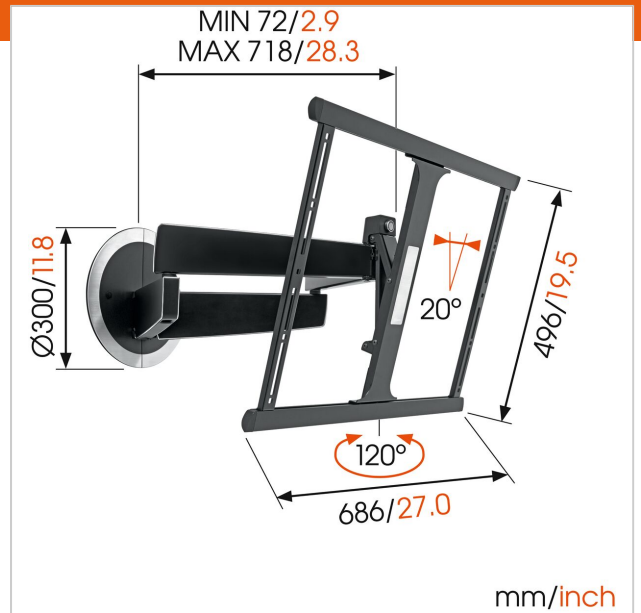

### Elegance and flexibility in one TV wall mount

Vogel's DesignMount is designed to endure. It has a clean bold look with graceful lines that creates a unique setting for a TV. The DesignMount NEXT 7345 folds effortlessly against the wall, leaving a minimal amount of space between the mount and the wall. It glides effortlessly away from the wall, tilts 20 degrees, and can turn up to 120 degrees. Its robust frame is designed to support (curved) TVs ranging from 40" to 65" (102 -165 cm), weighing up to 30 kg. When we created this mount, we put a great bit of Vogel's legacy in it. We included our Screen Protection System®, which we invented a few years ago. It protects your TV from bumping into the wall. The amazing thing about this mount is how lightly it moves. Just a tiny push from your finger can turn it. We call it the Smart Movement Mechanism®. Create a clean look by concealing your cables from sight with the Vogel's patented Cable Inlay System. We took all the best things from our other successful products and combined this into one new concept that looks and feels more luxurious than anything else out there. We hope you'll love using the DesignMount as much as we loved creating it.

### Specifications

Product type number	NEXT 7345
Article number (SKU)	8733070
Colour	Black
EAN single box	8712285325304
Product size	L
TÜV certified	Yes
Tilt	Tilt up to 20°
Turn	Motion (up to 120°)
Guarantee	Lifetime
Min. screen size (inch)	40
Max. screen size (inch)	65
Max. weight load (kg)	30
Min. hole pattern	200mm x 200mm
Max. hole pattern	600mm x 400mm
Max. bolt size	M8
Max. height of interface (mm)	496
Max. width of interface (mm)	686
Cable management	Cable velcro Cable management integrated in arm Cable fingers for cable management on the back of your TV
Max. distance to the wall (mm)	720
Min. distance to the wall (mm)	72
Number of pivot points	4
Universal or fixed hole pattern	Universal