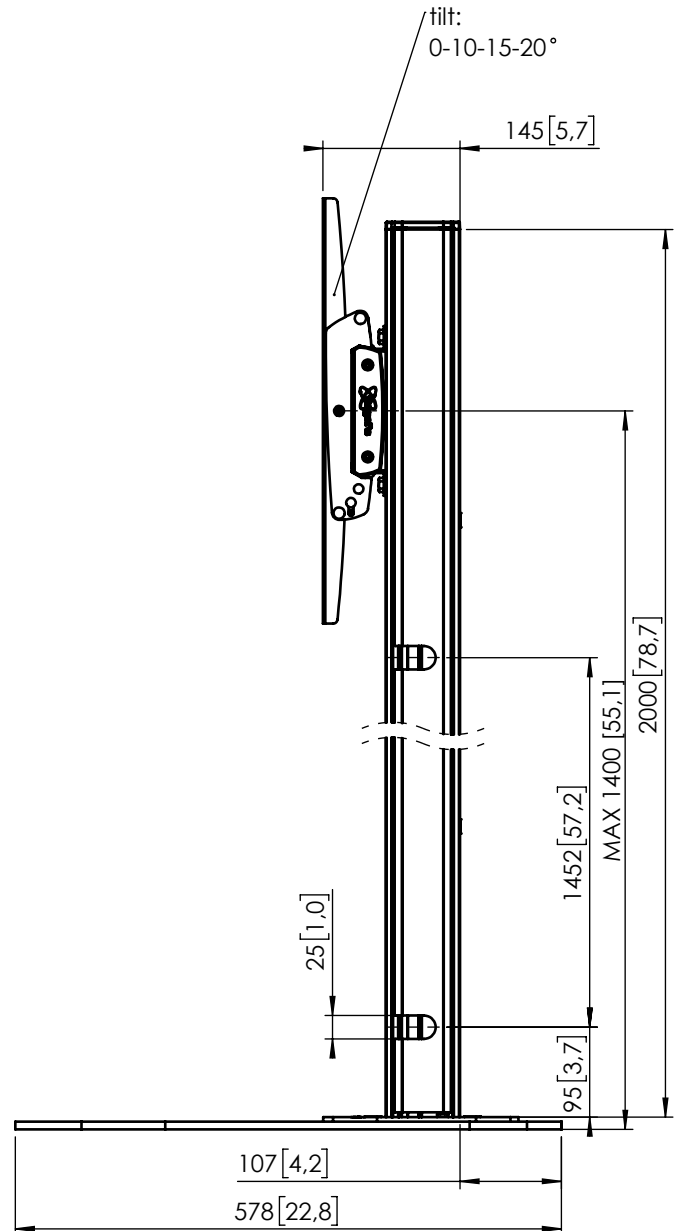

## F 2044 Floor stand

Dimensions in mm [inch]

Note : This document and specifications herein are confidential and the exclusive property of Vogel's Products b.v. Neither this design nor any information contained in this drawing may be reproduced or disclosed to others without written consent of Vogel's Products b.v. The design and information will not be reproduced, copied or used, either in part or in its entirety, as the basis for the manufacture or sale of items without written permission.  
Warning: Please study all instructions and illustrations carefully before installation.  
Information in this document is subject to change without further notice.