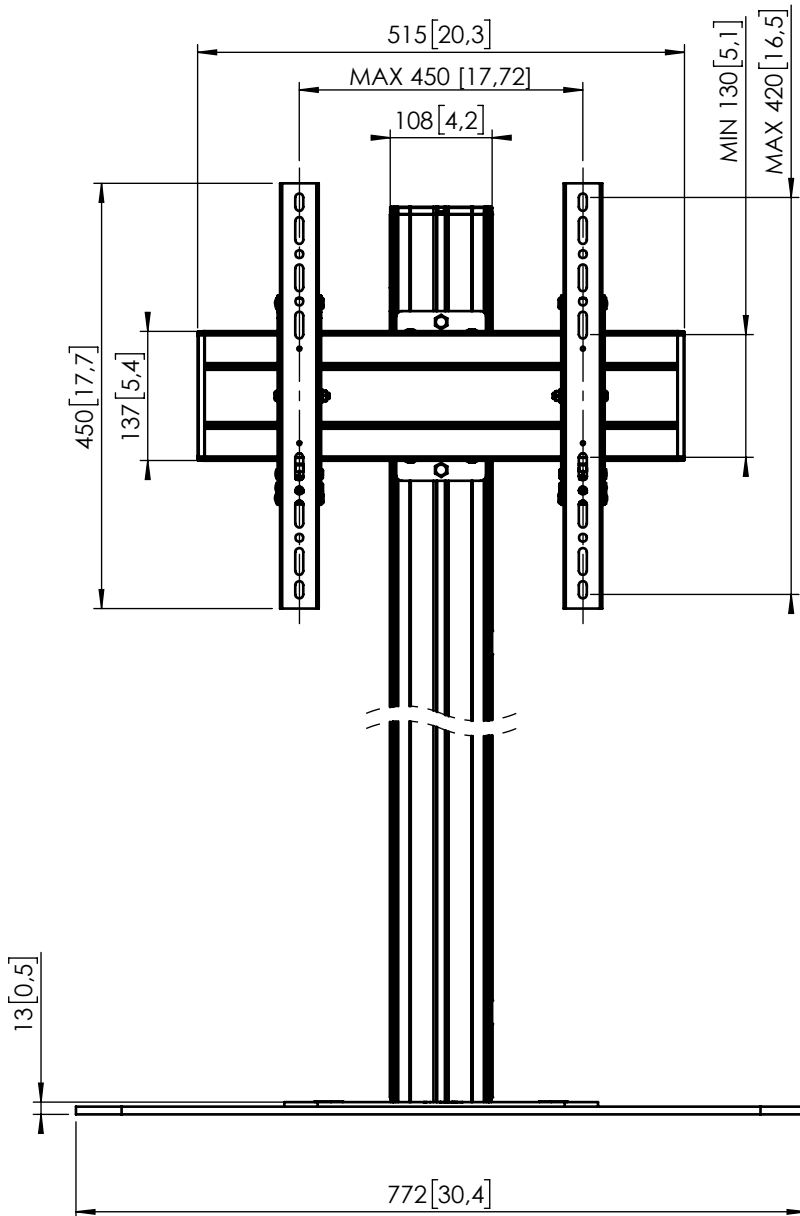

## F 2044 Floor stand

Dimensions in mm [inch]

Note : This document and specifications herein are confidential and the exclusive property of Vogel's Products b.v. Neither this design nor any information contained in this drawing may be reproduced or disclosed to others without written consent of Vogel's Products b.v. The design and information will not be reproduced, copied or used, either in part or in its entirety, as the basis for the manufacture or sale of items without written permission.  
Warning: Please study all instructions and illustrations carefully before installation.  
Information in this document is subject to change without further notice.