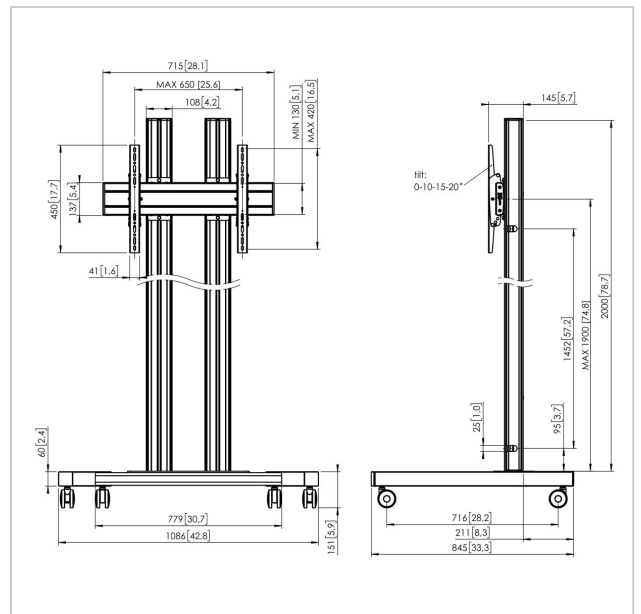

TD2064 Trolley double pole

Article number (SKU)
Colour

7953084
Silver

Key Benefits

- Stylish high-end design
- Cable management
- Quick and easy installation

Trolley kit TD2064

Display size: >65"65" Fitment: 600x400 Max. load: 80 kg - 176 lbs
Kit consists of: • 1x PFT 8530 Trolley frame • 2x PUC 2720 Pole 200 cm • 1x PFB 3407 Interface bar • 1x PFS 3304 Interface display strips

TD2064 Trolley double pole

www.vogels.com

VOGEL'S HOLDING BV 2019 (c) All rights reserved.
Subject to printing errors, technical and price amendments.
Date:2020-08-26

Specifications

Product type number	TD2064
Article number (SKU)	7953084
Colour	Silver
EAN single box	8712285333286
Height	2151
Width	1086
Depth	845
TÜV certified	Yes
Tilt	Tilt up to 20°
Guarantee	5 years
Max. weight load (kg)	80
Min. hole pattern	100mm x 100mm
Max. hole pattern	650mm x 420mm
Max. bolt size	M8
Max. height of interface (mm)	450
Max. width of interface (mm)	715
Max. distance to floor - center display (mm)	2051
Max. horizontal hole pattern (mm)	650
Max. vertical hole pattern (mm)	420
Min. horizontal hole pattern (mm)	100
Min. screen size (inch)	65
Min. vertical hole pattern (mm)	100
Universal or fixed hole pattern	Universal