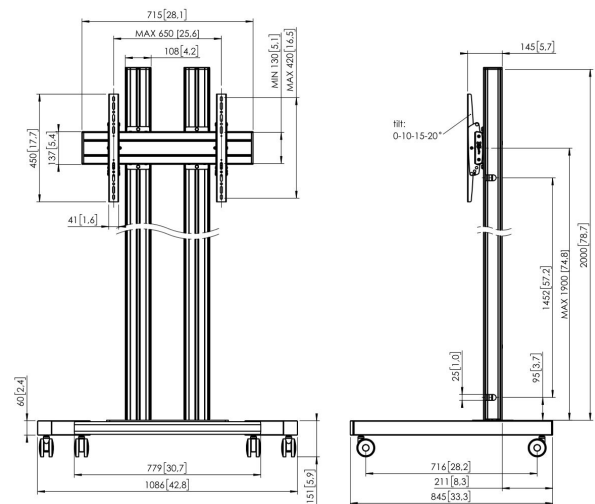

## TD2064 Display Trolley ≥65" (silver)

### Trolley kit TD2064

Display size: >65" 65" Fitment: 600x400 Max. load: 80 kg - 176 lbs  
 Kit consists of: • 1x PFT 8530 Trolley frame • 2x PUC 2720 Pole 200 cm  
 • 1x PFB 3407 Interface bar • 1x PFS 3304 Interface display strips

# Specifications

Article number (SKU)	7953084
Colour	Silver
EAN single box	8712285333286
Height	2151
Width	1086
Depth	845
TÜV certified	Yes
Tilt	Tilt up to 20°
Guarantee	5 years
Max. weight load (kg/Lbs)	80 / 176.37
Min. hole pattern	100mm x 100mm
Max. hole pattern	650mm x 420mm
Max. bolt size	M8
Max. height of interface (mm)	450
Max. width of interface (mm)	715
Max. distance to floor - center display (mm)	2051
Max. horizontal hole pattern (mm)	650
Max. vertical hole pattern (mm)	420
Min. horizontal hole pattern (mm)	100
Min. screen size (inch)	65
Min. vertical hole pattern (mm)	100
Universal or fixed hole pattern	Universal