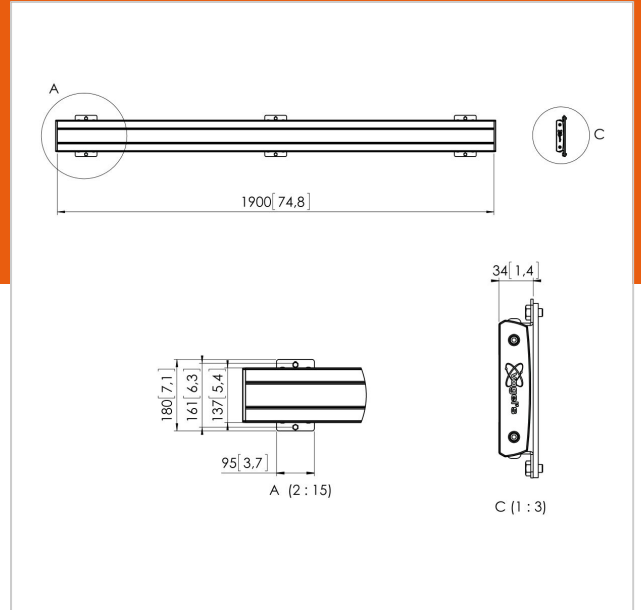

PFB 3419 Display interface bar silver

Article number (SKU)
Colour

7234194
Silver

Key Benefits

- Endlessly expandable
- Modular
- Quick and easy installation

The PFB 3419 interface bar is a part of the modular Connect-it system which can be used for ceiling, floor and wall mounting. The PFB 3419 with a length of 1900 mm is ideal for mounting multiple displays. The PFB 3419 can be used in combination with other interface bars of the PFB 34xx series by using the interface bar coupler (PFA 9104). The advantage of the modularity is that you create almost any desirable length without cutting.

PFB 3419 Display interface bar silver

www.vogels.com

VOGEL'S HOLDING BV 2019 (c) All rights reserved.
Subject to printing errors, technical and price amendments.
Date:2019-05-09

Specifications

Product type number	PFB 3419
Article number (SKU)	7234194
Colour	Silver
EAN single box	8712285330209
Width	1915
TÜV certified	Yes
Guarantee	5 years
Max. height of interface (mm)	180
Max. width of interface (mm)	1915
Fischer inside	Yes
Max. depth of interface (mm)	35
Max. horizontal hole pattern (mm)	1850
Max. weight load on pole (kg)	160
Max. weight load on wall (kg)	160
Min. horizontal hole pattern (mm)	100