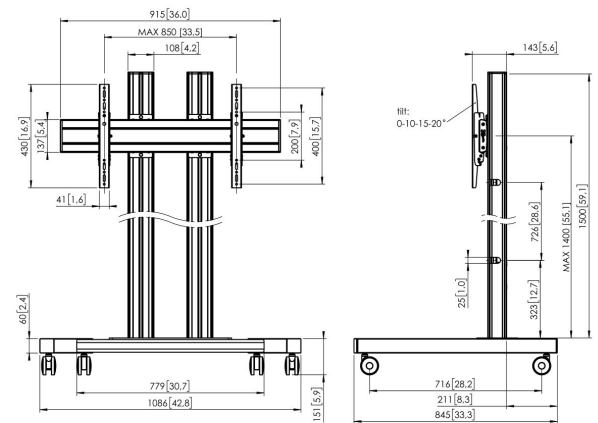

TD1584 Display Trolley ≥65" (silver)

Trolley kit TD1584

Display size: >65" 65" Fitment: 800x400 Max. load: 160 kg - 352.7 lbs Kit consists of: • 1x PFT 8530 Trolley frame • 2x PUC 2715 Pole 150 cm • 1x PFB 3407 Interface bar • 1x PFS 3204 Interface display strips

TD1584 Display Trolley ≥65" (silver)

Specifications

Article number (SKU)	7953054
Colour	Silver
EAN single box	8712285333163
Height	1651
Width	1086
Depth	845
TÜV certified	Yes
Tilt	Tilt -3°/+3°
Guarantee	5 years
Max. weight load (kg/Lbs)	160 / 352.74
Min. hole pattern	100mm x 100mm
Max. hole pattern	850mm x 400mm
Max. bolt size	M8
Max. height of interface (mm)	430
Max. width of interface (mm)	915
Max. distance to floor - center display (mm)	1551
Max. horizontal hole pattern (mm)	850
Max. vertical hole pattern (mm)	400
Min. horizontal hole pattern (mm)	100
Min. screen size (inch)	65
Min. vertical hole pattern (mm)	100
Universal or fixed hole pattern	Universal