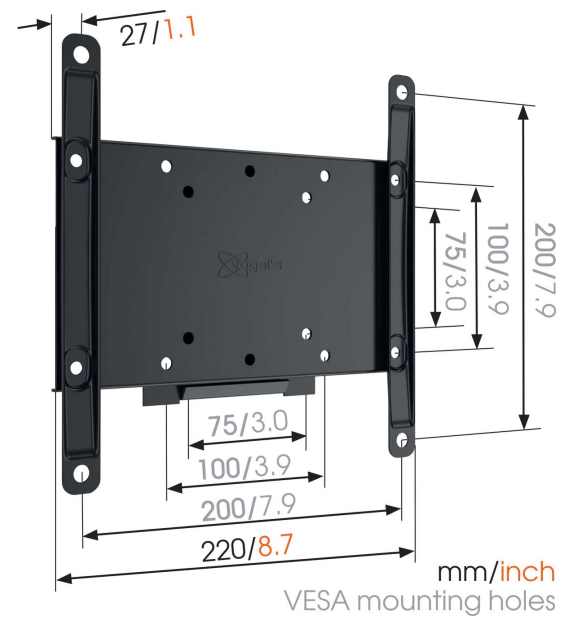

MA2000 Fixed TV Wall Mount

Key Benefits

- Mount your TV exactly where you want it to be
- Tested up to 3 times max. TV weight
- Easily remove to install your cables
- Your TV only 3 cm from the wall
- Reliable quality for an affordable price

For TVs up to 43 inch (109 cm)

The MA 2000 is an excellent TV mount for small and medium-sized TVs up to 43 inches and 30 kg. The affordable mount is made of quality materials.

MA2000 Fixed TV Wall Mount

Specifications

Article number (SKU)	8572000
Colour	Black
EAN single box	8712285336966
Product size	S
TÜV certified	Yes
Guarantee	2 years
Min. screen size (inch)	19
Max. screen size (inch)	43
Max. weight load (kg/Lbs)	30 / 66.14
Max. bolt size	M8
Max. height of interface (mm)	220
Max. width of interface (mm)	220
Certifications	TÜV
Min. distance to the wall (mm / inch)	27 / 1.06
Universal or fixed hole pattern	Fixed