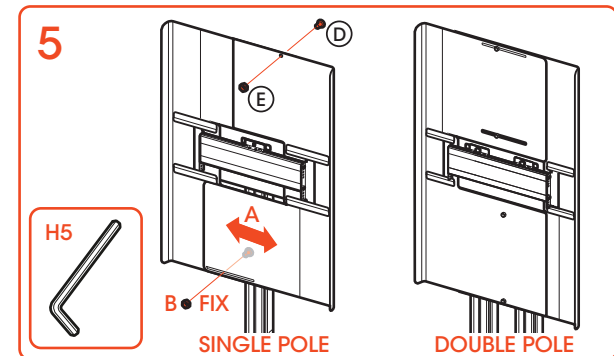

Name	Orientation	Size	Single / Double pole	PFB 34xx
PFA 9120	Portrait	42-49 inch	Single pole	PFB 3405
PFA 9121	Portrait	50-55 inch	Single pole	PFB 3405
PFA 9160	Portrait	65-70 inch	Double pole	PFB 3407
PFA 9162	Portrait	75-80 inch	Double pole	PFB 3407 / PFB 3409-R*
PFA 9164	Portrait	84-86 inch	Double pole	PFB 3407 / PFB 3409

* Reverse