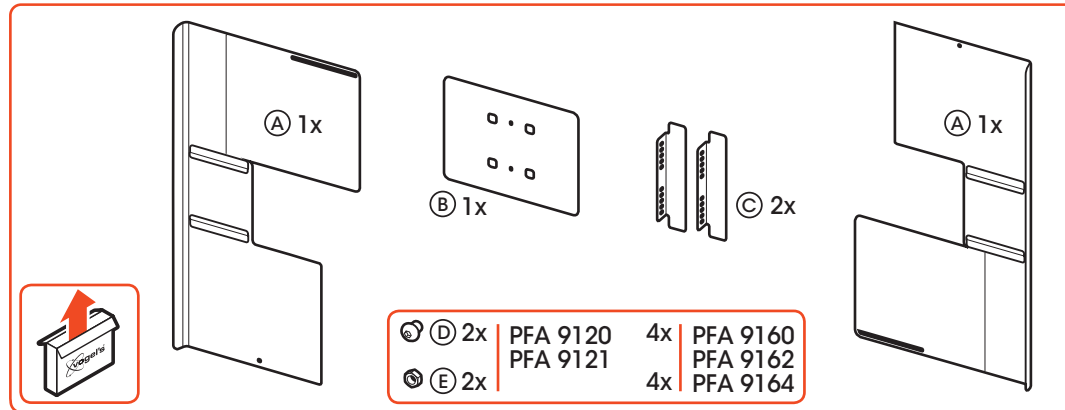

**PFA 9120  
PFA 9121  
PFA 9160  
PFA 9162  
PFA 9164  
Back Covers Portrait**

Name	Orientation	Size	Single / Double pole	PFB 34xx
PFA 9120	Portrait	42-49 inch	Single pole	PFB 3405
PFA 9121	Portrait	50-55 inch	Single pole	PFB 3405
PFA 9160	Portrait	65-70 inch	Double pole	PFB 3407
PFA 9162	Portrait	75-80 inch	Double pole	PFB 3407 / PFB 3409-R*
PFA 9164	Portrait	84-86 inch	Double pole	PFB 3407 / PFB 3409