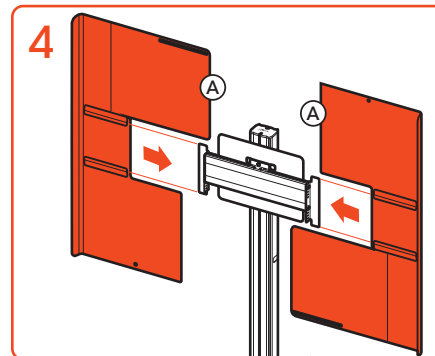

Name	Orientation	Size	Single / Double pole	PFB 34xx
PFA 9120	Portrait	42-49 inch	Single pole	PFB 3405
PFA 9121	Portrait	50-55 inch	Single pole	PFB 3405
PFA 9160	Portrait	65-70 inch	Double pole	PFB 3407
PFA 9162	Portrait	75-80 inch	Double pole	PFB 3407 / PFB 3409-R*
PFA 9164	Portrait	84-86 inch	Double pole	PFB 3407 / PFB 3409

* Reverse