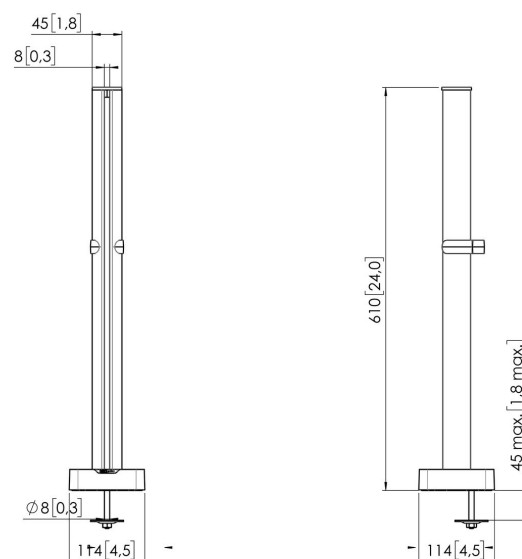

MOMO C160 Base with Pole Component, for Motion and Motion Plus, 60 cm (white)

Største fordele

Build your ideal monitor arm The MOMO C 160 Base with Pole Component, 60 cm, is part of MOMO Motion and Motion+. Specially designed for desk mounting. Endless possibilities Create a multi-monitor set-up with just a few components. Including both straight and angled positions. MOMO monitor arm accessories and components are installed using just one allen (hex) key, cleverly integrated into the product. So you'll always have the right tool at hand.

MOMO C160 Base with Pole Component, for Motion and Motion Plus, 60 cm (white)

Specifikationer

Varenummer	7161601
Farve	Hvid
EAN enkelt pakke	8712285354120
Højde	610
Bredde	114
Dybde	114
TÜV-certificeret	Ja
Garanti	10 år