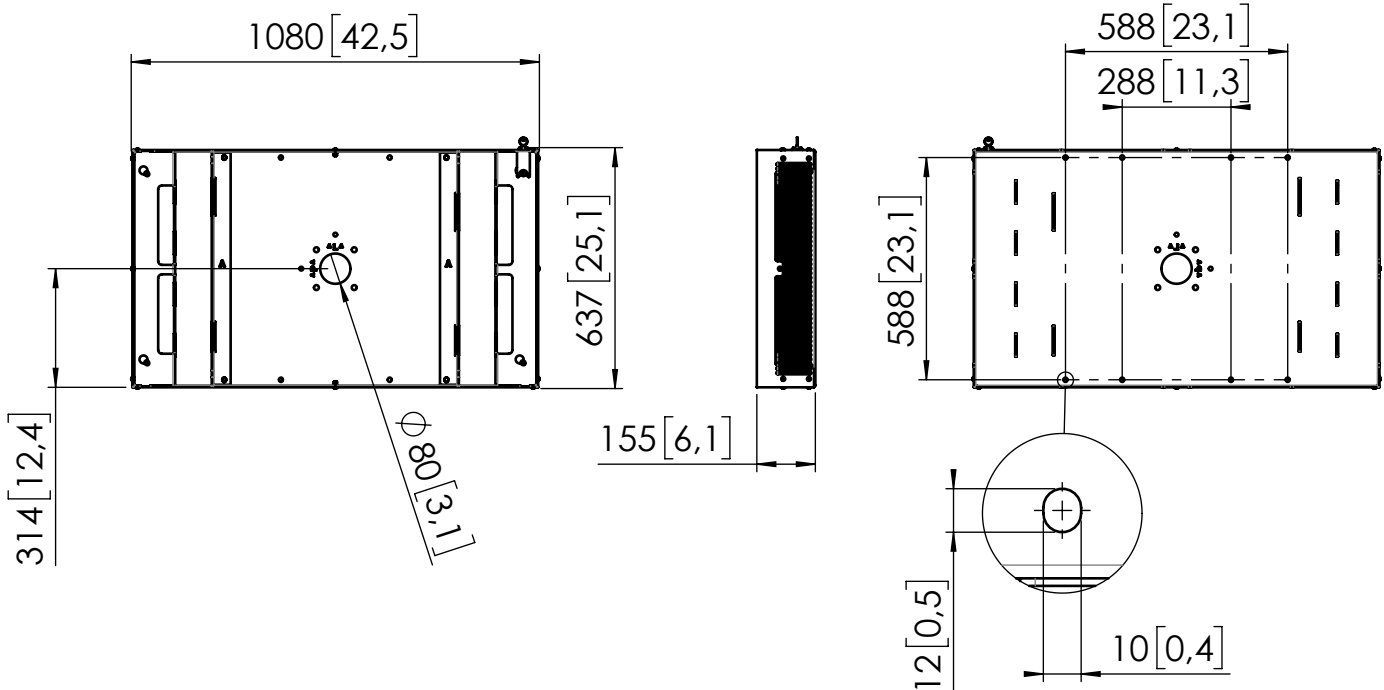

Product data sheet

DATASHEET | POW 1603 OUTDOOR MOUNT FOR SAMSUNG OH46DX

Dimensions in mm [inch]

Portrait

Landscape

Compatible display:
SAMSUNG OH46DX

Screen size: 46"
Max weight: 30 Kg / 66.1 LBS

Mounting kit display included

Mounting material wall
not included (Min pull-out
strength 4Kn per bolt)

Design approved by Samsung

Note: This document and specifications herein are confidential and the exclusive property of Vogel's Products b.v. Neither this design nor any information contained in this drawing may be reproduced or disclosed to others without written consent of Vogel's Products b.v. The design and information will not be reproduced, copied or used, either in part or in its entirety, as the basis for the manufacture or sale of items without written permission.
Warning: Please study all instructions and illustrations carefully before installation.
Information in this document is subject to change without further notice.