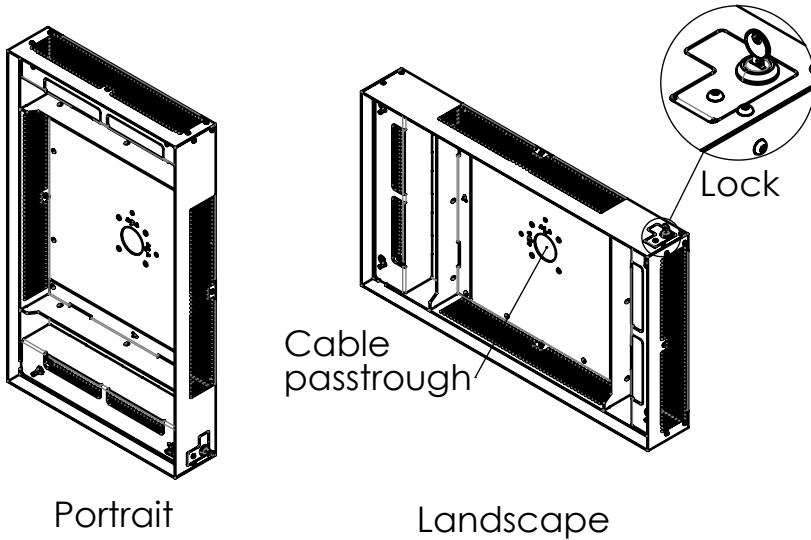

Product data sheet

DATASHEET | POW 1603 OUTDOOR MOUNT FOR SAMSUNG OH46DX

Dimensions in mm [inch]

Portrait

Landscape

Compatible display:
SAMSUNG OH46DX

Screen size: 46"
Max weight: 30 Kg / 66.1 LBS

Mounting kit display included

Mounting material wall
not included (Min pull-out
strength 4Kn per bolt)

Design approved by Samsung

Note: This document and specifications herein are confidential and the exclusive property of Vogel's Products b.v. Neither this design nor any information contained in this drawing may be reproduced or disclosed to others without written consent of Vogel's Products b.v. The design and information will not be reproduced, copied or used, either in part or in its entirety, as the basis for the manufacture or sale of items without written permission.
Warning: Please study all instructions and illustrations carefully before installation.
Information in this document is subject to change without further notice.