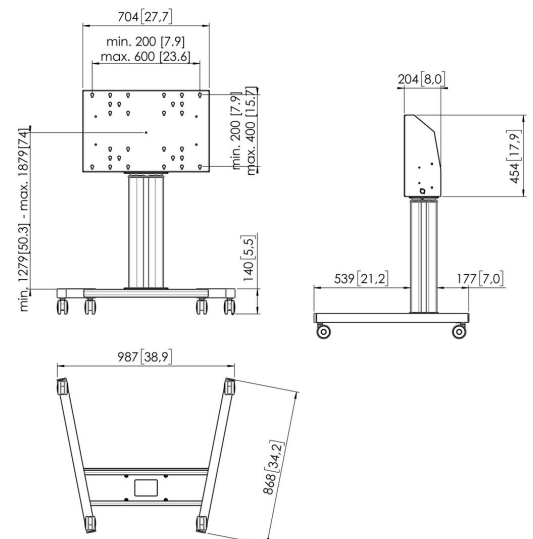

TE6064S Motorized trolley 60 cm

Key Benefits

- Easy install
- Adjustable in height up to 60 cm

Motorized trolley kit TE6064

Display size: Fitment: 600x400 Max load: 120 kg / 264 lbs Kit consists of: • 1x PFT 8525 Trolley frame • 1x PFFE 7106 Motorized display lift 60 cm • 1x PFI 3061 Interface box for PFFE 7105/7106 Use the optional PFA 9119 electronic safety strip to prevent damage when the movement is blocked by an object.

TE6064S Motorized trolley 60 cm

Specifications

Motorized	Yes
Remote controlled	Yes
Min. screen size (inch)	40
Max. screen size (inch)	88
Min. distance to floor - center display (mm)	1279
Max. distance to floor - center display (mm)	1879
Max. weight load (kg)	120
Max. weight load (Lbs)	264.55
Height adjustment (mm)	600
Width	987
Depth	868
Article number (SKU)	7960674
EAN single box	8712285343827
Colour	Silver
Certifications	CE
Guarantee	5 years