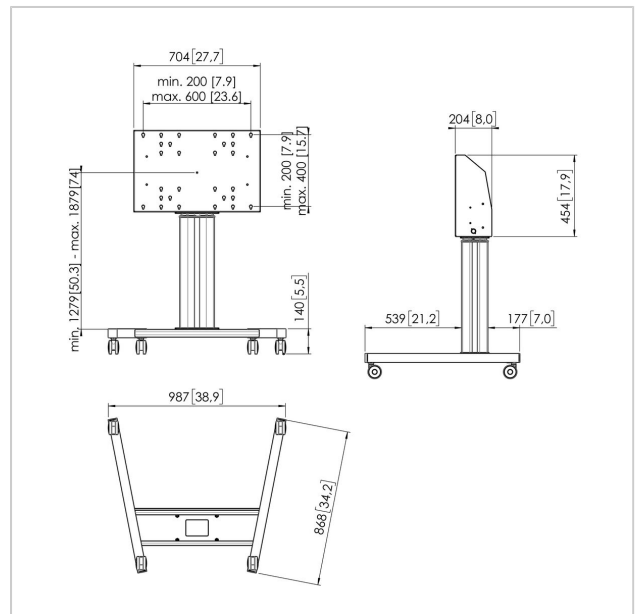

TE6064S Motorized trolley 60 cm

Article number (SKU)
Colour

7960674
Silver

Key Benefits

- Easy install
- Adjustable in height up to 60 cm

Motorized trolley kit TE6064

Display size: Fitment: 600x400 Max load: 120 kg / 264 lbs Kit consists of: • 1x PFT 8525 Trolley frame • 1x PFFE 7106 Motorized display lift 60 cm • 1x PFI 3061 Interface box for PFFE 7105/7106 Use the optional PFA 9119 electronic safety strip to prevent damage when the movement is blocked by an object.

TE6064S Motorized trolley 60 cm

VOGEL'S HOLDING BV 2019 (c) All rights reserved.
Subject to printing errors, technical and price amendments.
Date:2020-08-26

www.vogels.com

Specifications

Product type number	TE6064
Article number (SKU)	7960674
Colour	Silver
EAN single box	8712285343827
Width	987
Depth	868
Guarantee	5 years
Min. screen size (inch)	40
Max. screen size (inch)	90
Max. weight load (kg)	120
Certifications	CE
Max. distance to floor - center display (mm)	1879
Min. distance to floor - center display (mm)	1279
Motorized	True
Remote controlled	Yes
Travel	600