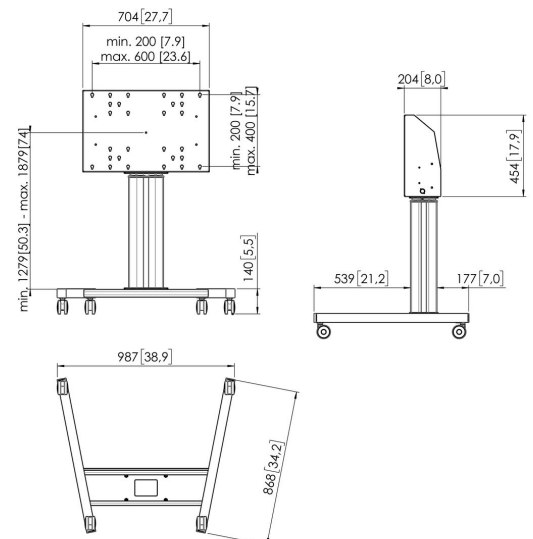

TE6064S Motorized trolley 60 cm

Motorized trolley kit TE6064

Display size: Fitment: 600x400 Max load: 120 kg / 264 lbs Kit consists of: • 1x PFT 8525 Trolley frame • 1x PFFE 7106 Motorized display lift 60 cm • 1x PFI 3061 Interface box for PFFE 7105/7106 Use the optional PFA 9119 electronic safety strip to prevent damage when the movement is blocked by an object.

TE6064S Motorized trolley 60 cm

Specifications

Article number (SKU)	7960674
Colour	Silver
EAN single box	8712285343827
Width	987
Depth	868
Guarantee	5 years
Min. screen size (inch)	40
Max. screen size (inch)	88
Max. weight load (kg/Lbs)	120 / 264.55
Certifications	CE
Max. distance to floor - center display (mm)	1879
Min. distance to floor - center display (mm)	1279
Motorized	Yes
Remote controlled	Yes
Height adjustment (mm)	600