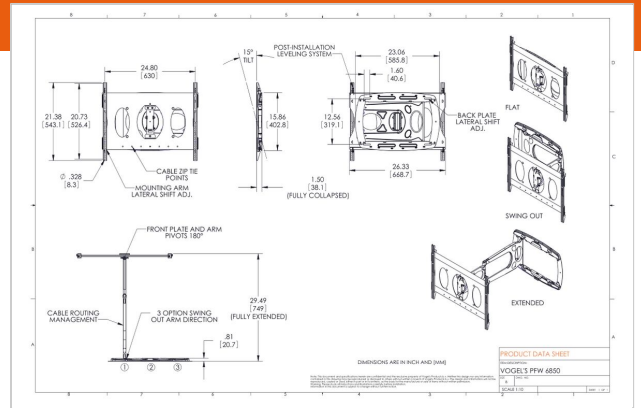

## PFW 6850 Display wall mount turn and tilt

Article number (SKU)  
Colour

7368500  
Black

The PFW 6850 is an ultra slim wall mount for displays up to 40kg / 88 lbs. that provides three options for the swing arm placement, allowing the mount to swing out from the left, right or center, based on the installation requirements.

The swing-out arm extends 76 cm from the wall and provides 15° of downward tilt to achieve the desired viewing angle from virtually anywhere in a room. The lightweight aluminium mount retracts smoothly and easily to a very thin 3,8 cm from the wall. To keep power and cables protected when pulling or pushing the display, cable management channels are built into the arm.

## PFW 6850 Display wall mount turn and tilt

[www.vogels.com](http://www.vogels.com)

VOGEL'S HOLDING BV 2019 (c) All rights reserved.  
Subject to printing errors, technical and price amendments.  
Date: 2019-07-01

## Specifications

Product type number	PFW 6850
Article number (SKU)	7368500
Colour	Black
EAN single box	8712285323362
Tilt	Tilt up to 15°
Turn	Up to 180°
Guarantee	5 years
Max. weight load (kg)	40
Min. hole pattern	100mm x 100mm
Max. hole pattern	630mm x 526mm
Max. height of interface (mm)	543
Max. width of interface (mm)	668
Levelling function	Post-installation horizontal levelling
Lock options	No lock
Max. distance to the wall (mm)	749
Max. horizontal hole pattern (mm)	630
Max. screen size (inch)	65
Max. vertical hole pattern (mm)	526
Min. distance to the wall (mm)	38
Min. screen size (inch)	42
Number of pivot points	3
Orientation	Landscape
Universal or fixed hole pattern	Universal