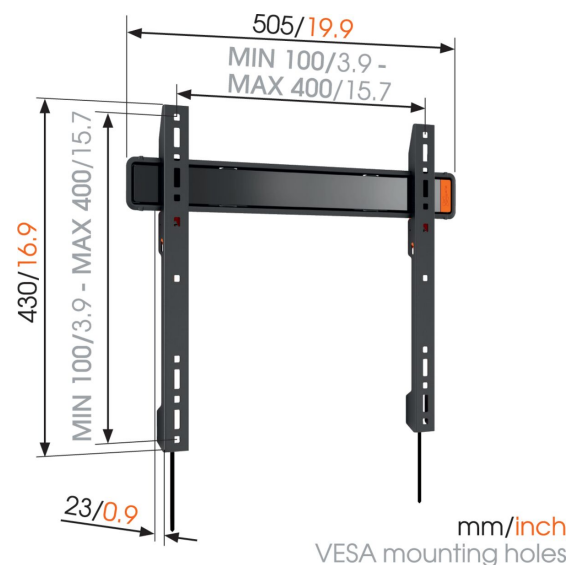

W50070 Fixed TV Wall Mount

Key Benefits

- Lock your TV securely in place
- Mount your TV only 2,3 cm from the wall
- Simply Smart Value: Great comfort for an affordable price

For TVs up to 55 inch (140 cm)

The W50070 TV wall mount is suitable for 32 to 55 inch (81 to 140 cm) TVs. This sturdy mount supports up to 50 kg (121 lbs). Show off your TV by mounting it on the wall. Give your TV pride of place by mounting it flat and secure against the wall with the W50070 TV wall mount. This saves space and makes your TV stand out like a piece of fine art. Vogel's Autolock system ensures safe mounting.

W50070 Fixed TV Wall Mount

Specifications

Article number (SKU)	8450070
Colour	Black
EAN single box	8712285330063
Product size	M
TÜV certified	Yes
Guarantee	Lifetime
Min. screen size (inch)	32
Max. screen size (inch)	55
Max. weight load (kg/Lbs)	50 / 110.23
Min. hole pattern	100mm x 100mm
Max. hole pattern	400mm x 400mm
Max. bolt size	M8
Max. height of interface (mm)	430
Max. width of interface (mm)	505
Certifications	TÜV
Min. distance to the wall (mm / inch)	23 / 0.91
Spirit level included	Yes
Universal or fixed hole pattern	Universal