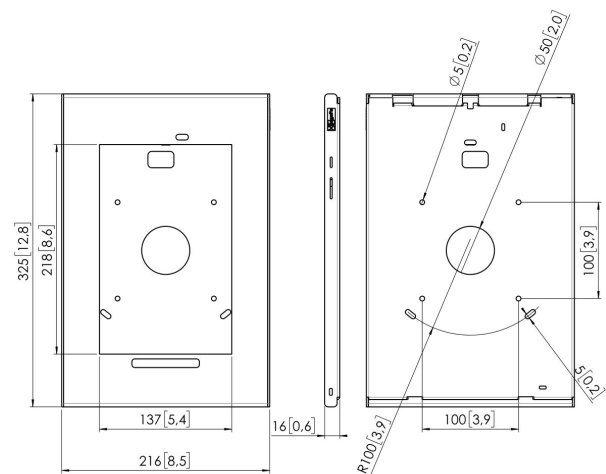

PTS 1229 Tablet Holder

Key Benefits

- Stylish high-end design
- Theft prevention

More and more tablet PC's like the Samsung Galaxy Tab A are used for public applications in retail shops, museums, showrooms and exhibitions. Vogel's Professional has developed a secure enclosure for the Samsung Galaxy Tab A called TabLock. TabLock prevents theft and unauthorized operation of the tablet.