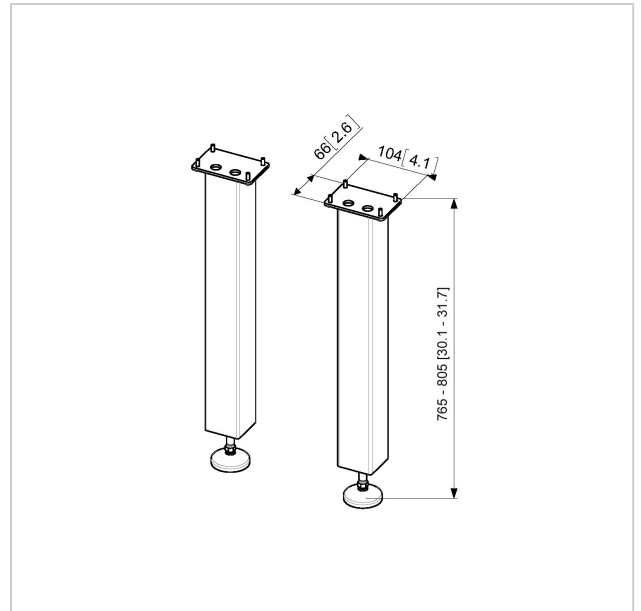

PFA 9117 Wall mount support for PFWE 7150

Article number (SKU) 7291170
Colour Black

Wall mount support for PFWE 7150.

If the wall is not strong enough to mount the PFWE 7150, you can use the PFA 9117 for extra support.

PFA 9117 Wall mount support for PFE 7150

www.vogels.com

VOGEL'S HOLDING BV 2019 (c) All rights reserved.
Subject to printing errors, technical and price amendments.
Date: 2020-05-05

Specifications

Product type number	PFA 9117
Article number (SKU)	7291170
Colour	Black
EAN single box	8712285324000
Guarantee	5 years