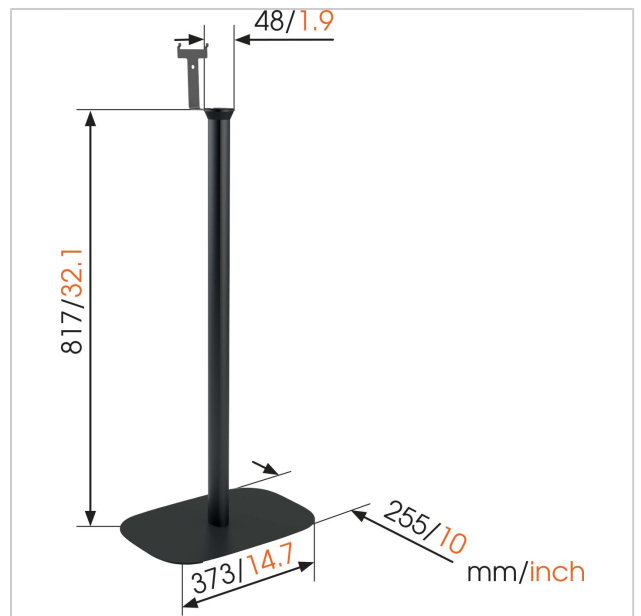

SOUND 4303 Speaker Stand for SONOS PLAY:3 (black)

Article number (SKU)
Colour

8153030
Black

Key Benefits

- Can be positioned horizontally or vertically
- Integrated extension power cord
- Perfect listening position anywhere in the room

Get more out of your Sonos Play:3

Integrate your Sonos Play:3 speaker seamlessly into your interior design by placing it on a Vogel's SOUND 4303 floor stand. With a height of 82 cm, the floor stand raises your speaker to ear level when you're seated - which is where speakers sound best. Your speaker can be mounted horizontally or vertically to create the perfect Sonos listening position anywhere in the room. The Vogel's floor stand provides secure support for your Sonos Play:3 and comes in black or white to match the colour of your speaker. Installation is easy, thanks to a pre-assembled speaker interface and integrated extension power cord.

Place your speaker where it sounds best

With the Vogel's floor stand, you get the flexibility to create the perfect listening position for your Sonos Play:3 - anywhere in the room. Do you want to mount your speakers up high and out of the way? Then take a look at the Vogel's wall mount for Sonos Play:3. Vogel's speaker wall mounts and floor stands are also available for Sonos One & Play:1 speakers.

Product type number	SOUND 4303
Article number (SKU)	8153030
Colour	Black
EAN single box	8712285329821
Height	817
Width	373
Depth	255
TÜV certified	Yes
Guarantee	5 years
Max. weight load (kg)	3
Product group	Speaker stand
Speaker brand	Sonos
Speaker models	Sonos PLAY:3
Awards	Goed Industrieel Ontwerp Award 2015
Product line	SOUND