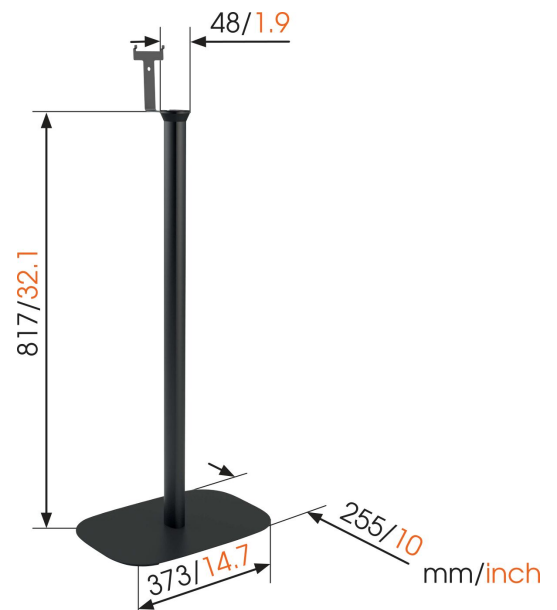

SOUND 4303 Speaker Stand for SONOS PLAY:3 (black)

Key Benefits

- Can be positioned horizontally or vertically
- Integrated extension power cord
- Perfect listening position anywhere in the room

Get more out of your Sonos Play:3

Integrate your Sonos Play:3 speaker seamlessly into your interior design by placing it on a Vogel's SOUND 4303 floor stand. With a height of 82 cm, the floor stand raises your speaker to ear level when you're seated - which is where speakers sound best. Your speaker can be mounted horizontally or vertically to create the perfect Sonos listening position anywhere in the room. The Vogel's floor stand provides secure support for your Sonos Play:3 and comes in black or white to match the colour of your speaker. Installation is easy, thanks to a pre-assembled speaker interface and integrated extension power cord.

SOUND 4303 Speaker Stand for SONOS PLAY:3 (black)

Specifications

Article number (SKU)	8153030
Colour	Black
EAN single box	8712285329821
Height	817
Width	373
Depth	255
TÜV certified	Yes
Guarantee	5 years
Max. weight load (kg/Lbs)	3 / 6.61
Certifications	TÜV
Speaker brand	Sonos
Speaker models	Sonos PLAY:3
Awards	Good Industrial Design Award
Max. thickness desk	Good Industrial Design Award