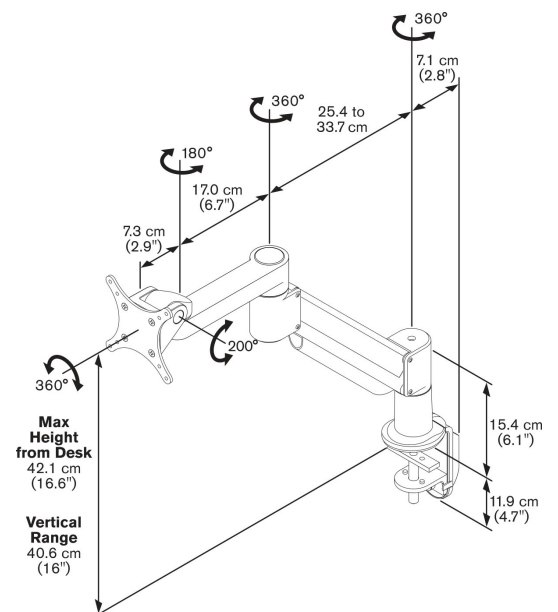

PFD 8543W Monitor Arm Gas Spring

Key Benefits

- Stylish high-end design
- Easy to install
- Ergonomic
- Gas spring supported arm

This Vogel's desk mount is designed for intensive professional use. Features like adjustable bearings, three point cable management and the special Flexmount™ provide outstanding performance and longlasting quality. The stylish design fits any décor or type of desk.

PFD 8543W Monitor Arm Gas Spring

Specifications

Min. screen size (inch)	10
Max. screen size (inch)	29
Max. height of interface (mm)	115
Max. width of interface (mm)	115
Max. weight load (kg)	11
Max. weight load (Lbs)	24.25
Turn	Up to 360°
Number of pivot points	3
Tilt	Tilt up to 200°
Height adjustment	Gas spring
Adjustable depth	Yes
Adjustable height	Yes
Height	421
Article number (SKU)	7185431
EAN single box	8712285338953
Colour	White
Guarantee	10 years