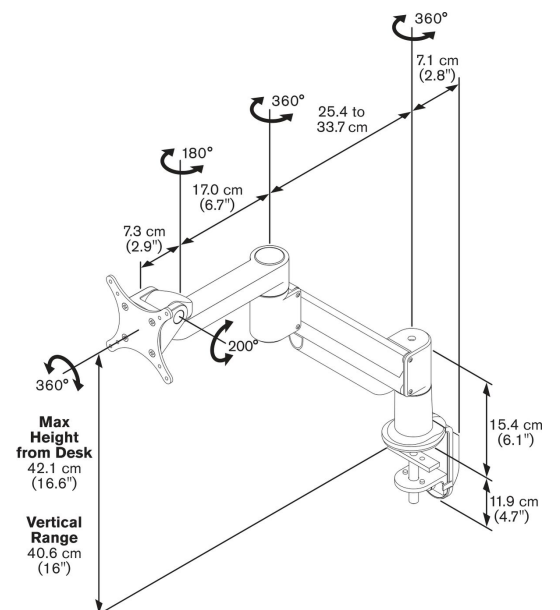

## PFD 8543 Monitor Arm dynamic (white)

This Vogel's desk mount is designed for intensive professional use. Features like adjustable bearings, three point cable management and the special Flexmount™ provide outstanding performance and longlasting quality. The stylish design fits any décor or type of desk.

## PFD 8543 Monitor Arm dynamic (white)

# Specifications

Article number (SKU)	7185431
Colour	White
EAN single box	8712285338953
Height	421
Tilt	Tilt up to 200°
Turn	Up to 360°
Guarantee	10 years
Max. weight load (kg/Lbs)	11 / 24.25
Max. height of interface (mm)	115
Max. width of interface (mm)	115
Adjustable depth	True
Adjustable height	True
Gas spring	True
Max. screen size (inch)	29
Min. screen size (inch)	10
Min. weight load (kg)	5.6
Number of pivot points	3