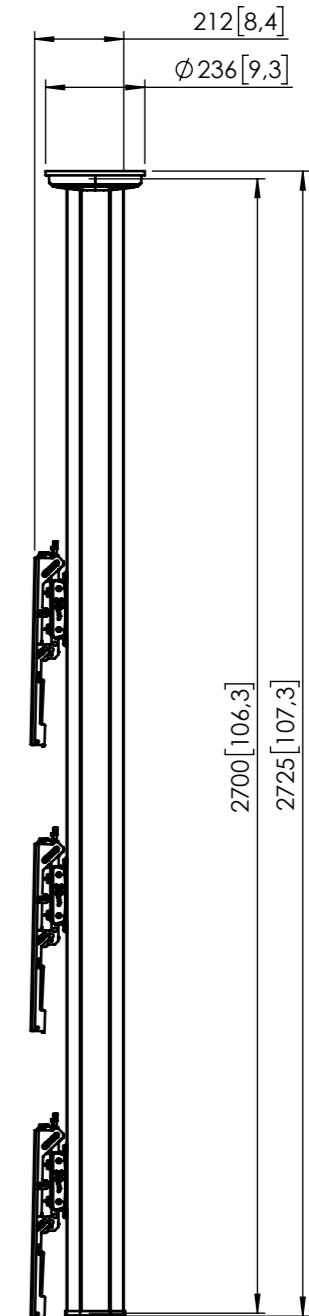

Product data sheet

CVW 3355 Video wall ceiling 3x3

Dimensions in mm [inch]

Note: This document and specifications herein are confidential and the exclusive property of Vogel's Products b.v. Neither this design nor any information contained in this drawing may be reproduced or disclosed to others without written consent of Vogel's Products b.v. The design and information will not be reproduced, copied or used, either in part or in its entirety, as the basis for the manufacture or sale of items without written permission.