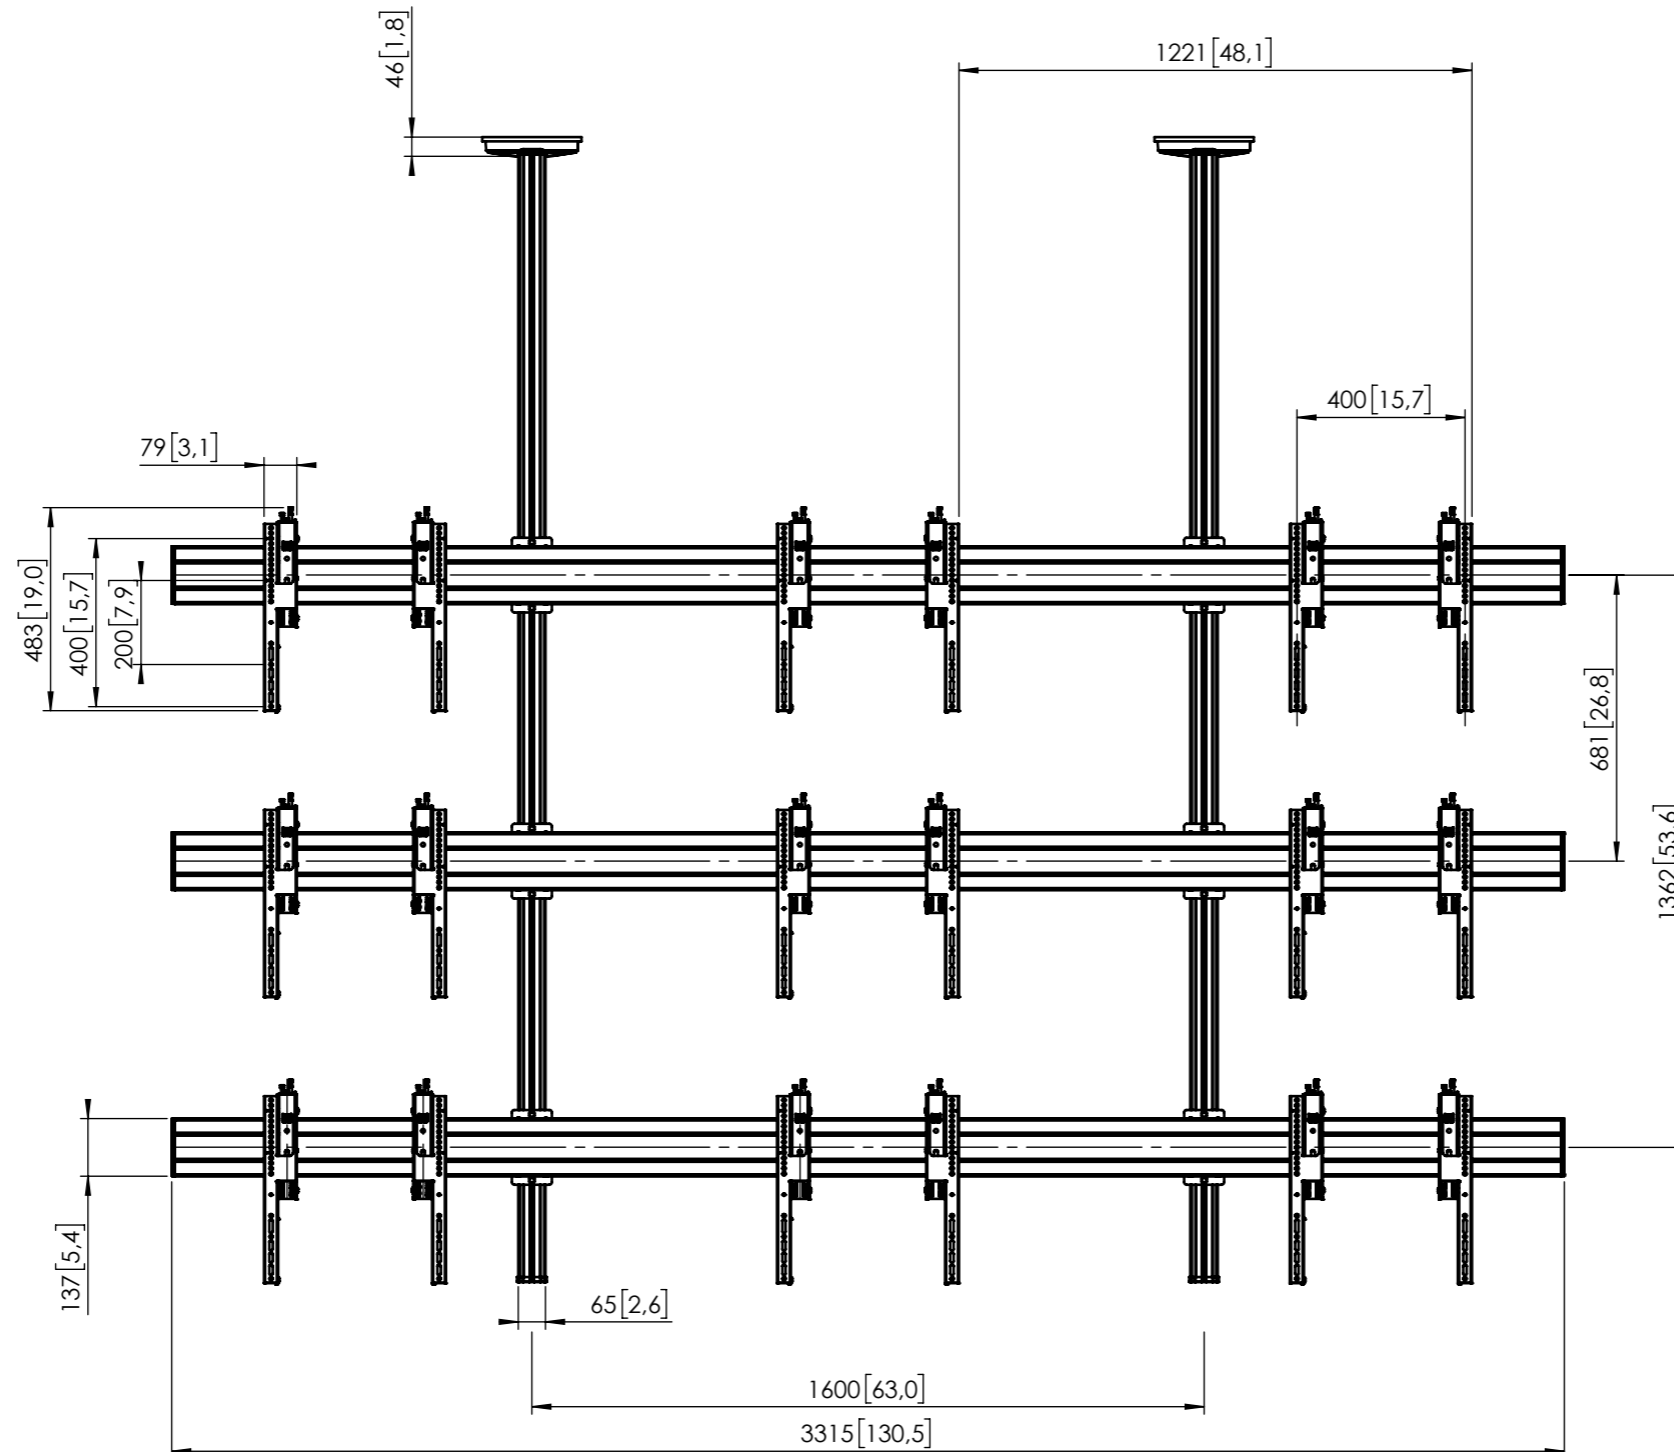

Product data sheet

CVW 3355 Video wall ceiling 3x3

Dimensions in mm [inch]

Note: This document and specifications herein are confidential and the exclusive property of Vogel's Products b.v. Neither this design nor any information contained in this drawing may be reproduced or disclosed to others without written consent of Vogel's Products b.v. The design and information will not be reproduced, copied or used, either in part or in its entirety, as the basis for the manufacture or sale of items without written permission.