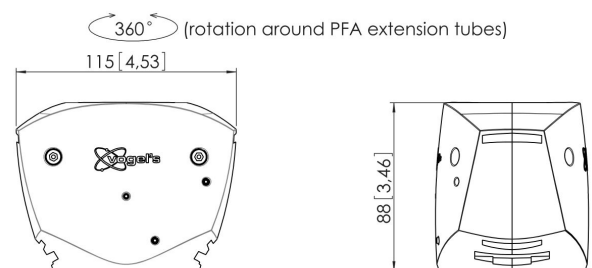

PFA 9030 Turn & tilt unit

The PFA 9030 LCD TURN & TILT unit can be used to mount a LCD TV to the ceiling or floor (in combination with other modular parts).

PFA 9030 Turn & tilt unit

Specifications

Article number (SKU)	7330304
Colour	Silver
EAN single box	8712285310386
TÜV certified	Yes
Tilt	Tilt up to 15°
Turn	Up to 360°
Guarantee	5 years
Max. weight load (kg/Lbs)	20 / 44.09