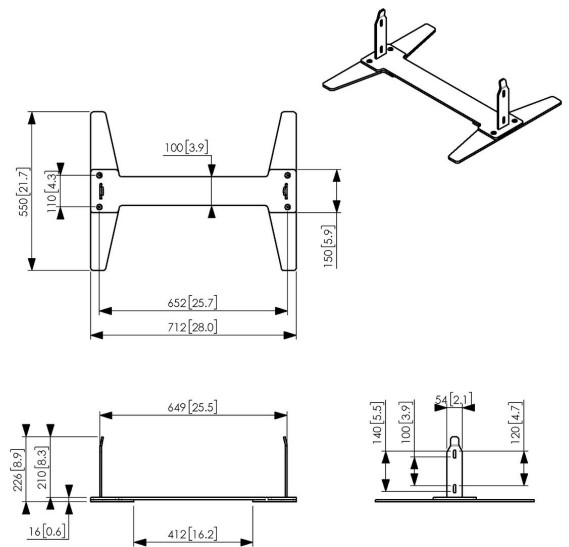

PFF 2046 Floor Plate for Samsung OM46N-D

There are times when you just can not drill into the floor or ceiling. Therefore Vogel's carefully designed a floor plate to create a free standing solution in combination with the PFFC 4655. The design compliments the unique Samsung OMN-D display perfectly. The PFF 2046 floor plate is suitable for the Samsung OM46N-D display.

PFF 2046 Floor Plate for Samsung OM46N-D

Specifications

Article number (SKU)	7320460
Colour	Black
EAN single box	8712285345548
Height	225
Width	530
Depth	550
Guarantee	5 years
Min. screen size (inch)	46
Max. screen size (inch)	46
Max. screen size (inch)	46
Min. screen size (inch)	46