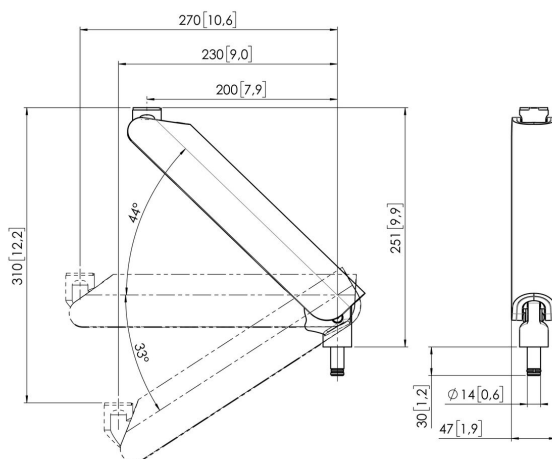

MOMO C327 Monitor Arm Motion Plus Component, dynamic, 27 cm (black)

Største fordele

Build your ideal monitor arm The MOMO C327 Monitor Arm Motion+ Component, dynamic, 27 cm, is part of MOMO Motion+. Specially designed for mounting the monitor arm or interface together. Endless possibilities Create a multi-monitor set-up with just a few components. Including both straight and angled positions. MOMO monitor arm accessories and components are installed using just one allen (hex) key, cleverly integrated into the product. So you'll always have the right tool at hand.

MOMO C327 Monitor Arm Motion Plus Component, dynamic, 27 cm (black)

Specifikationer

Varenummer	7163270
Farve	Sort
EAN enkelt pakke	8712285354380
Bredde	47
TÜV-certificeret	Ja
Garanti	10 år

VOGEL'S HOLDING BV (©)