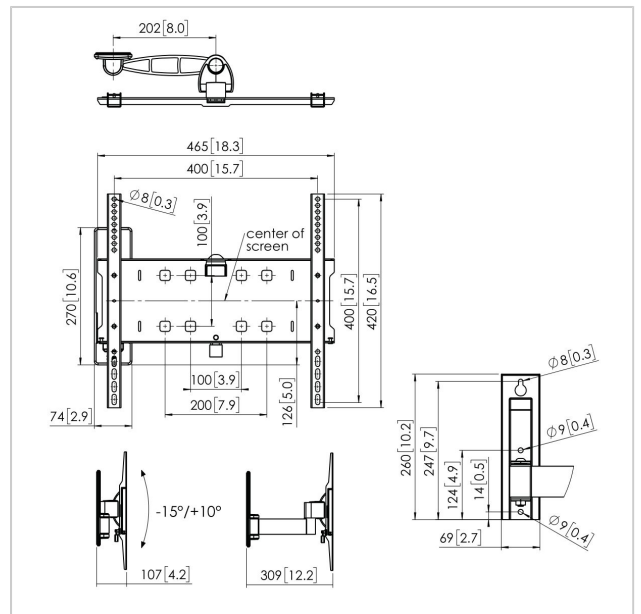

PFW 3030 Display wall mount turn & tilt

Article number (SKU) 7330300
Colour Black

Key Benefits

- Stylish high-end design
- 400 x 400 fitment out of the box
- Continuous smooth tilt
- Post-installation levelling
- Theft-delaying padlock

The safe and elegant PFW 3000 Series is designed with hospitality content in mind.

Hospitality is about providing your guest with the best possible services. One of those services is in-room entertainment, of which guests expect nothing but the best. The PFW 3000 Series is thanks to its clean aesthetics and slim profile perfect to make your content pop. The included discrete padlock ensures that your HotelTV is secure.