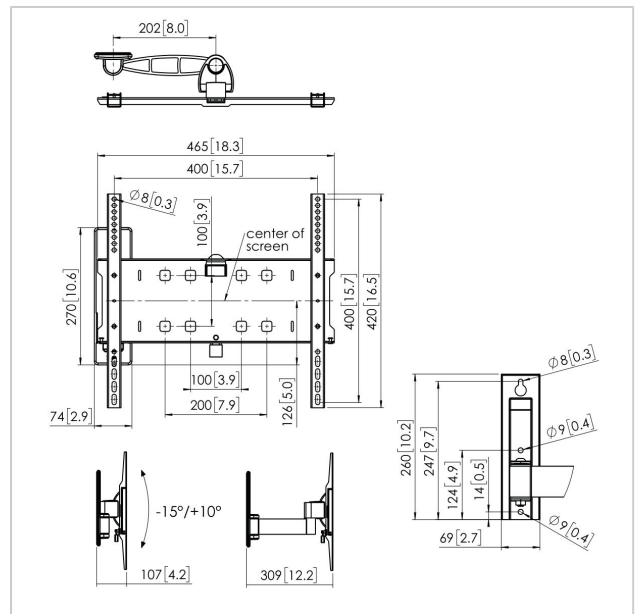

PFW 3030 Display wall mount turn & tilt

Article number (SKU) 7330300
Colour Black

Key Benefits

- Stylish high-end design
- 400 x 400 fitment out of the box
- Continuous smooth tilt
- Post-installation levelling
- Theft-delaying padlock

PFW 3030 Display wall mount turn & tilt

www.vogels.com

VOGEL'S HOLDING BV 2019 (c) All rights reserved.
Subject to printing errors, technical and price amendments.
Date: 2019-06-17

Specifications

Product type number	PFW 3030
Article number (SKU)	7330300
Colour	Black
EAN single box	8712285335167
TÜV certified	Yes
Tilt	Tilt -15°/+10°
Turn	Motion (up to 120°)
Guarantee	5 years
Max. weight load (kg)	35
Min. hole pattern	100mm x 100mm
Max. hole pattern	400mm x 400mm
Max. bolt size	M8
Max. height of interface (mm)	420
Max. width of interface (mm)	465
Fischer inside	Yes
Levelling function	Post-installation horizontal levelling
Lockable	True
Lock options	Lock included / integrated
Max. distance to the wall (mm)	309
Max. screen size (inch)	55
Min. distance to the wall (mm)	107
Min. screen size (inch)	32
Number of pivot points	2
Universal or fixed hole pattern	Universal