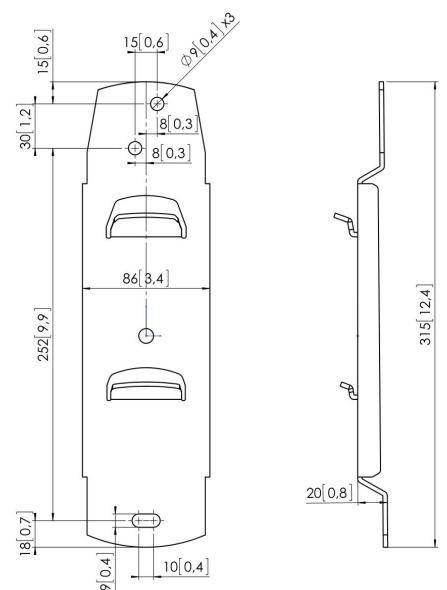

PFW 910 Display wall mount fixed

The PFW 910 is a flat display wall mount for 23"-65" flat displays (up to 70 kg). NOT including interface FAU 3150 or FAU 3125.

PFW 910 Display wall mount fixed

Specifications

Article number (SKU)	7319104
Colour	Silver
EAN single box	8712285307843
TÜV certified	Yes
Guarantee	5 years
Max. weight load (kg)	70
Fischer inside	Yes
Max. distance to the wall (mm)	18
Max. screen size (inch)	65
Min. distance to the wall (mm)	18
Min. screen size (inch)	23