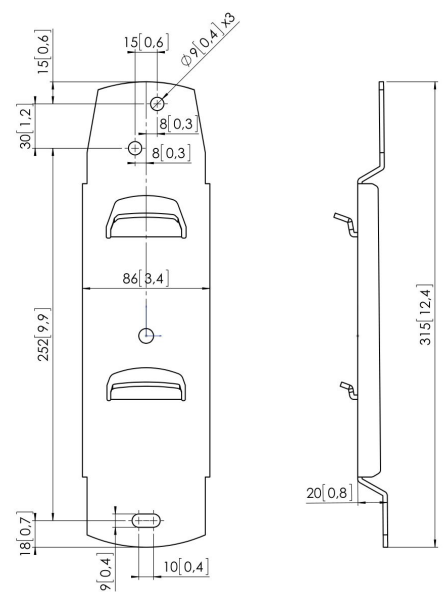

## PFW 910 Display wall mount fixed

The PFW 910 is a flat display wall mount for 23"-65" flat displays (up to 70 kg). NOT including interface FAU 3150 or FAU 3125.

## PFW 910 Display wall mount fixed

# Specifications

Article number (SKU)	7319104
Colour	Silver
EAN single box	8712285307843
TÜV certified	Yes
Guarantee	5 years
Max. weight load (kg/Lbs)	70 / 154.32
Fischer inside	Yes
Max. distance to the wall (mm / inch)	18 / 0.71
Max. screen size (inch)	65
Min. distance to the wall (mm / inch)	18 / 0.71
Min. screen size (inch)	23