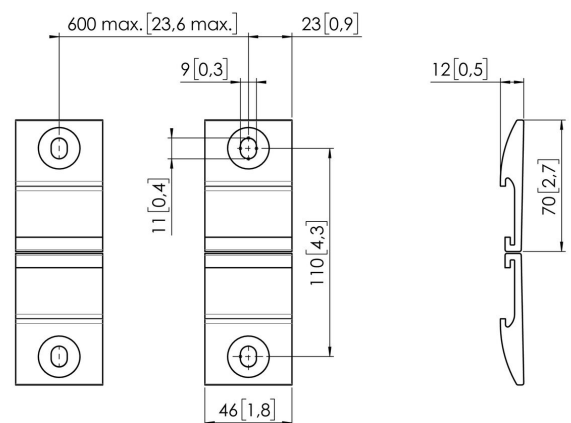

MOMO C102 Wall Mount Component for Motion and Motion Plus for Interface Bar (white)

Største fordele

Build your ideal monitor arm The MOMO C102 Wall Mount Component for the Interface Bar is part of MOMO Motion and Motion+. Specially designed for wall mounting. Endless possibilities Create a multi-monitor set-up with just a few components. Including both straight and angled positions. MOMO monitor arm accessories and components are installed using just one allen (hex) key, cleverly integrated into the product. So you'll always have the right tool at hand.

MOMO C102 Wall Mount Component for Motion and Motion Plus for Interface Bar (white)

Specifikationer

Varenummer	7161021
Farve	Hvid
EAN enkelt pakke	8712285353963
TÜV-certificeret	Ja
Garanti	10 år

VOGEL'S HOLDING BV (©)