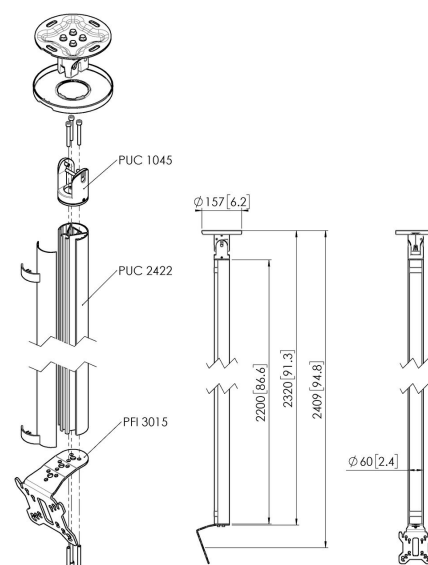

### Ceiling mount kit CT242211

Display size: Fitment: 100x100Max. load: 30 kg - 66 lbs Kit consists of: • 1x PUC 1045 Ceiling plate turn and tilt • 1x PUC 2422 Pole 220 cm • 1x PFI 3015 Display interface