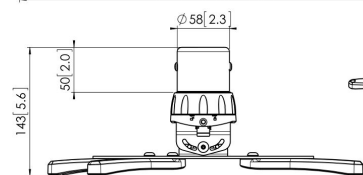

PPC 2500 Projector Ceiling Mount

The PPC 2500 projector mount is specially designed for the new generation projectors up to 30 kg. This projector interface is equipped with a unique fine tune adjustability for precise alignment with the projection surface. Once aligned, the projector stays in position.

PPC 2500 Projector Ceiling Mount

Specifications

Article number (SKU)	7025004
Colour	Silver
EAN single box	8712285325229
TÜV certified	Yes
Tilt	Tilt up to 15°
Turn	Up to 360°
Guarantee	5 years
Max. weight load (kg/Lbs)	30 / 66.14
Fischer inside	Yes
Max. distance to ceiling (mm)	124
Min. distance to ceiling (mm)	124
Range (diameter)	30 - 410 mm
Roll	15