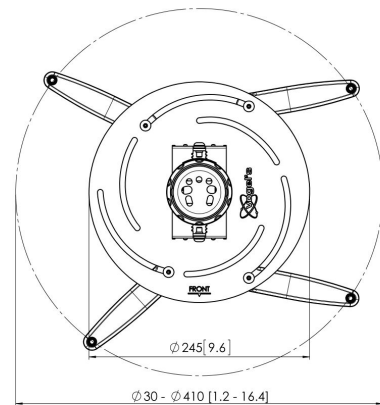

PPC 2500 Projector Ceiling Mount

The PPC 2500 projector mount is specially designed for the new generation projectors up to 30 kg. This projector interface is equipped with a unique fine tune adjustability for precise alignment with the projection surface. Once aligned, the projector stays in position.

PPC 2500 Projector Ceiling Mount

Specifications

Article number (SKU)	7025004
Colour	Silver
EAN single box	8712285325229
TÜV certified	Yes
Tilt	Tilt up to 15°
Turn	Up to 360°
Guarantee	5 years
Max. weight load (kg/Lbs)	30 / 66.14
Fischer inside	Yes
Max. distance to ceiling (mm)	124
Min. distance to ceiling (mm)	124
Range (diameter)	30 - 410 mm
Roll	15