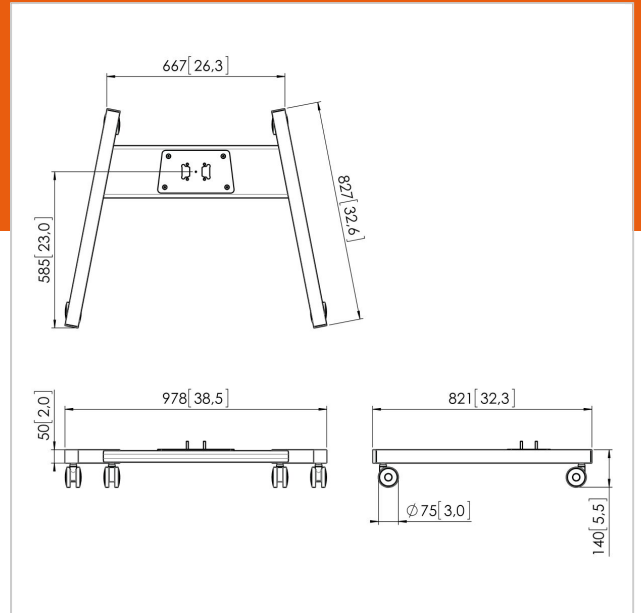

PFT 8520 Trolley frame black

Article number (SKU) 7328520
Colour Black

The PFT8520 trolley frame is a part of the modular Connect-it system with which you can create a mobile solution for medium- to large-sized displays.

Vogel's Connect-it floor solutions (floor stands and trolleys) is an uniquely flexible system. With only a few standard components, you can create a solution for almost any requirement. From a single display floor stand in a shop window, a back-to-back display set-up in an airport, to a movable video conferencing set-up for corporate use, the flexible Connect-it floor solutions line fits every situation. Connect-it floor solutions can accommodate displays from small to extra large, weighing up to 160 kg. Connect-it floor modules are available in black and silver to fit any interior décor.

PFT 8520 Trolley frame black

www.vogels.com

VOGEL'S HOLDING BV 2019 (c) All rights reserved.
Subject to printing errors, technical and price amendments.
Date:2019-04-26

Specifications

Product type number	PFT 8520
Article number (SKU)	7328520
Colour	Black
EAN single box	8712285323904
Height	148
Width	978
Depth	826
TÜV certified	Yes
Guarantee	5 years