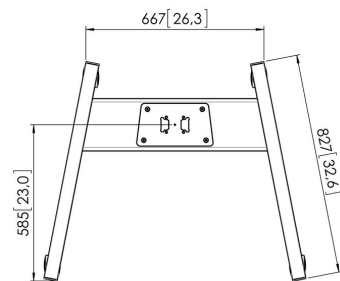

PFT 8520 Trolley Frame

The PFT8520 trolley frame is a part of the modular Connect-it system with which you can create a mobile solution for medium- to large-sized displays.

PFT 8520 Trolley Frame

Specifications

Article number (SKU)	7328520
Colour	Black
EAN single box	8712285323904
Height	140
Width	978
Depth	826
TÜV certified	Yes
Guarantee	5 years

VOGEL'S HOLDING BV (©)

All rights reserved.
Subject to printing errors,
technical and price
amendments.