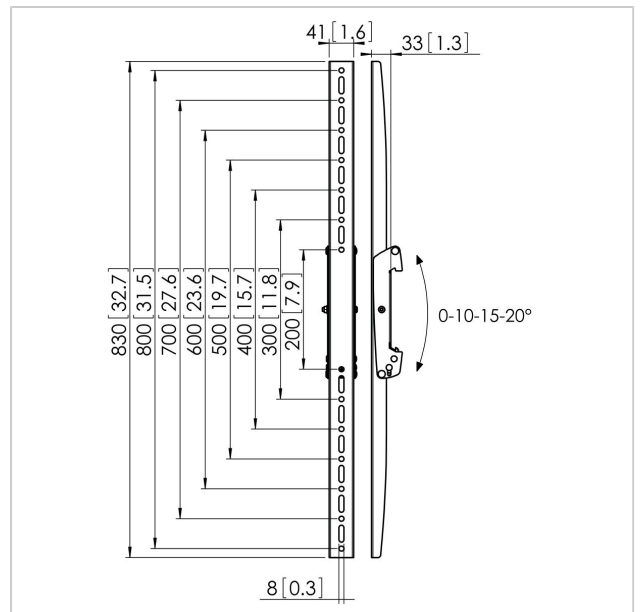

## PFS 3308 Display interface strips tilt

Article number (SKU) 7233080  
Colour Black

### Key Benefits

- Modular
- Quick and easy installation
- Theft prevention
- Tilt function in steps

The PFS 3308 interface display strips is part of the modular Connect-it system with which you can create your own ceiling or floor solution for medium to large sized displays.

The PFS 3308 is suitable for medium to large sized displays up to 80 kg with a max. vertical fitment of 800 mm. For creating a ceiling solution combine the PFS 3308 with a Connect-it ceiling plate, pole (PUC 25xx Series) and interface bar (PFB 34xx Series). For creating a floor solution combine the PFS 3308 with a Connect-it floor plate/ trolley, pole (PUC 27xx Series) and interface bar (PFB 34xx Series). The PFS 3308 can also be combined with the motorized products (PFFE 7110, PFTE 7112, PFEW 7150).

### Specifications

Product type number	PFS 3308
Article number (SKU)	7233080
Colour	Black
EAN single box	8712285318924
Height	830
TÜV certified	Yes
Tilt	Tilt up to 20°
Guarantee	5 years
Max. weight load (kg)	80
Max. bolt size	M8
Max. height of interface (mm)	830
Max. width of interface (mm)	41
Connect It exceptions	2x back-to-back
Max. vertical hole pattern (mm)	800
Min. vertical hole pattern (mm)	200
Service position	No