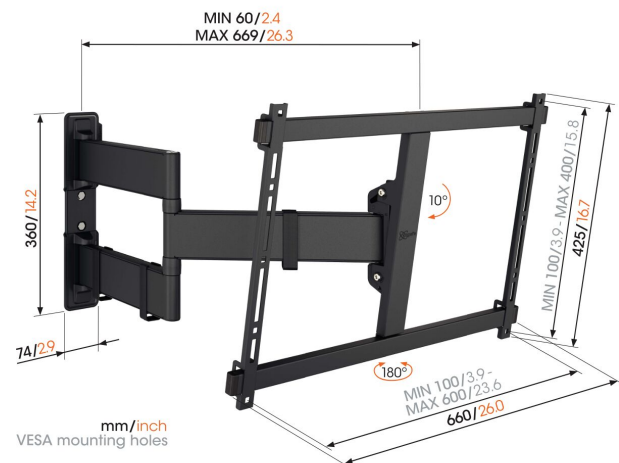

## TVM 3845 Full-Motion TV Wall Mount (black)

### Key Benefits

- Smooth OneFinger™ Movement - Thanks to coated bearings and precision steel shafts
- Keep your TV always level (horizontally and vertically)
- Cable clips included: Guide your cables from TV to wall
- Turn your TV up to 180° thanks to long arms
- Avoid reflections: tilt up to 10°

### Stylish and safe: full-motion TV wall mount for TVs from 55 to 100 inches

This is the one: the strongest Full-Motion+ TV wall mount in our family-friendly COMFORT series. Stylish and safe. The wall mount is suitable for TVs up to 100 inches in size and weighing up to 55 kg. Depending on your TV size, the wall mount can be rotated up to 180° and tilted up to 10° for optimal viewing comfort. Your TV is guaranteed to be mounted safely and securely. If you would like to enjoy your large TV to the fullest from every angle, this is the TV wall mount you need.

# Specifications

Min. screen size (inch)	55
Max. screen size (inch)	100
Min. hole pattern	100mm x 100mm
Max. hole pattern	600mm x 400mm
Min. horizontal hole pattern (mm)	100
Max. horizontal hole pattern (mm)	600
Min. vertical hole pattern (mm)	100
Max. vertical hole pattern (mm)	400
Universal or fixed hole pattern	Universal
Max. height of interface (mm)	425
Max. width of interface (mm)	672
Max. weight load (kg)	55
Max. weight load (Lbs)	121.25
Turn	Full motion (up to 180°)
Number of pivot points	3
Tilt	Tilt up to 10°
Cable management	Cable clips
Spirit level included	Yes
Height	425
Width	672
Depth	60
Article number (SKU)	3838450
EAN single box	8712285363368
Colour	Black
Certifications	TÜV
TÜV certified	Yes
Guarantee	10 years