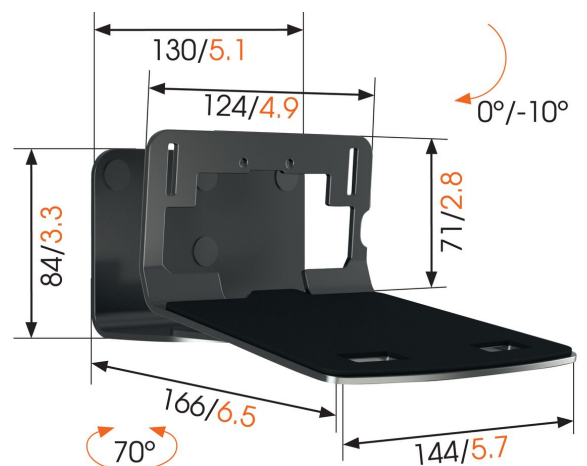

## SOUND 3205 Speaker Wall Mount (black)

### Key Benefits

- Dedicated mounting materials included for SONOS PLAY:5 (Gen 2)/Five and Denon HEOS 5/7
- Easy to install

### Get more out of your speaker

Integrate your speaker seamlessly into your interior design by mounting it anywhere on your wall with the Vogel's SOUND 3205 wall mount. The Mount can be placed high or low, out of sight or in plain view - the wide turn (70°) and tilt (10° down) capacity make sure that you can always angle your speaker to sound best. This low-profile speaker mount provides secure support for your speaker and comes in black or white to match the colour of your speaker.

### Specifications

Article number (SKU)	8153250
Colour	Black
EAN single box	8712285337307
TÜV certified	Yes
Tilt	Tilt up to 10°
Turn	Up to 70°
Guarantee	5 years
Max. weight load (kg)	6.5
Speaker brand	Sonos HEOS Universal
Speaker models	Denon HEOS 5 Denon HEOS 7 Sonos PLAY:5 (Gen 2) Sonos Five Universal