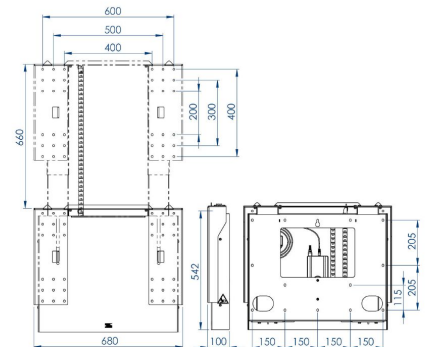

S052.7500 Wall Display Lift

Key Benefits

- Adjustable in height up to 60 cm
- Anti-collision on the display lift prevents damage

This motorized wall lift allows you to easily mount your display or interactive display on the wall. The lift is adjustable by up to 65 cm in height, enabling you to always set your display at the perfect height for optimal visibility and interaction.

Smart
metals
MOUNTING SOLUTIONS

S052.7500 Wall Display Lift

Specifications

Motorized	Yes
Min. screen size (inch)	55
Max. screen size (inch)	86
Max. screen size (inch)	86
Min. horizontal hole pattern (mm)	400
Max. horizontal hole pattern (mm)	600
Min. vertical hole pattern (mm)	200
Max. vertical hole pattern (mm)	400
Max. weight load (kg)	100
Max. weight load (Lbs)	220.46
Height adjustment (mm)	660
Anti Collision safety mechanism	Yes
Article number (SKU)	S052.7500
EAN single box	8718868870384
Colour	White
Certifications	CE
Guarantee	5 years