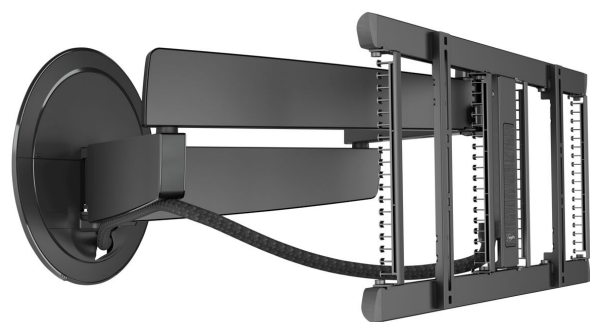

TVM 7655 DesignMount - Full-Motion+ TV Wall Mount (black)

Key Benefits

- Smooth OneFinger™ Movement - Thanks to coated bearings and precision steel shafts
- Our most innovative design to date - stylish in any interior
- Fully integrated Cable Inlay System (CIS®) - Connect, protect and hide your cables from wall to TV
- 3D-Leveling™ - Precisely level your TV after installation, even on slanted walls
- Make your mounting system complete with a matching aluminium cable column

Full-motion TV wall mount with unmatched design

With the DesignMount TV wall mount from the SIGNATURE series, you bring an absolute design statement into your home. The TV wall mount is in a class of its own when it comes to design, quality and experience. The stylish, minimalistic design blends seamlessly with the latest generation of large, slim TVs, such as OLED and QLED TVs. The TV wall mount is suitable for screens from 40 to 77 inches in size and with a maximum weight of 35 kg. You can turn it up to 120° for maximum viewing pleasure.

mm/inch
VESA mounting holes

TVM 7655 DesignMount - Full-Motion+ TV Wall Mount (black)

Specifications

Article number (SKU)	8876550
Colour	Black
EAN single box	8712285350580
Product size	L
Height	452
Width	792
TÜV certified	Yes
Turn	Forward and turning motion (up to 120°)
Guarantee	15 years
Min. screen size (inch)	40
Max. screen size (inch)	77
Max. weight load (kg)	35
Max. height of interface (mm)	452
Max. width of interface (mm)	792
Cable management	Integrated cable management CIS® Cable Inlay System Cable sleeve
Integrated soundbar	No
Max. distance to the wall (mm)	715
Max. horizontal hole pattern (mm)	600
Max. vertical hole pattern (mm)	400
Min. distance to the wall (mm)	77
Number of pivot points	4
Remote controlled	No