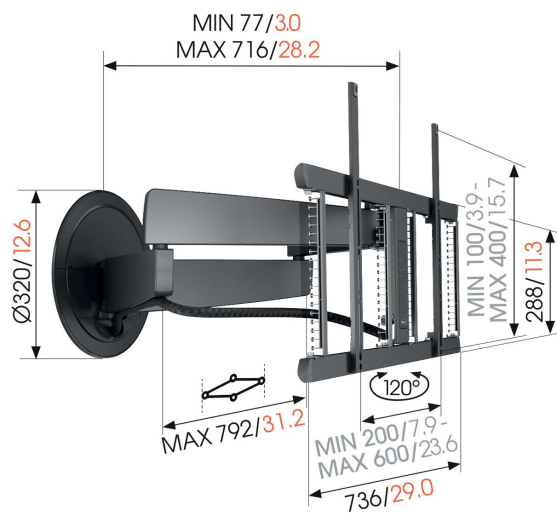

TVM 7655 DesignMount - Full-Motion+ TV Wall Mount (black)

Key Benefits

- Smooth OneFinger™ Movement - Thanks to coated bearings and precision steel shafts
- Our most innovative design to date - stylish in any interior
- Fully integrated Cable Inlay System (CIS®) - Connect, protect and hide your cables from wall to TV
- 3D-Leveling™ - Precisely level your TV after installation, even on slanted walls
- Make your mounting system complete with a matching aluminium cable column

Full-motion TV wall mount with unmatched design

With the DesignMount TV wall mount from the SIGNATURE series, you bring an absolute design statement into your home. The TV wall mount is in a class of its own when it comes to design, quality and experience. The stylish, minimalistic design blends seamlessly with the latest generation of large, slim TVs, such as OLED and QLED TVs. The TV wall mount is suitable for screens from 40 to 77 inches in size and with a maximum weight of 35 kg. You can turn it up to 120° for maximum viewing pleasure.

mm/inch
VESA mounting holes

TVM 7655 DesignMount - Full-Motion+ TV Wall Mount (black)

Specifications

Article number (SKU)	8876550
Colour	Black
EAN single box	8712285350580
Product size	L
Height	452
Width	792
TÜV certified	Yes
Turn	Forward and turning motion (up to 120°)
Guarantee	15 years
Min. screen size (inch)	40
Max. screen size (inch)	77
Max. weight load (kg)	35
Max. height of interface (mm)	452
Max. width of interface (mm)	792
Cable management	Integrated cable management CIS® Cable Inlay System Cable sleeve
Integrated soundbar	No
Max. distance to the wall (mm)	715
Max. horizontal hole pattern (mm)	600
Max. vertical hole pattern (mm)	400
Min. distance to the wall (mm)	77
Number of pivot points	4
Remote controlled	No