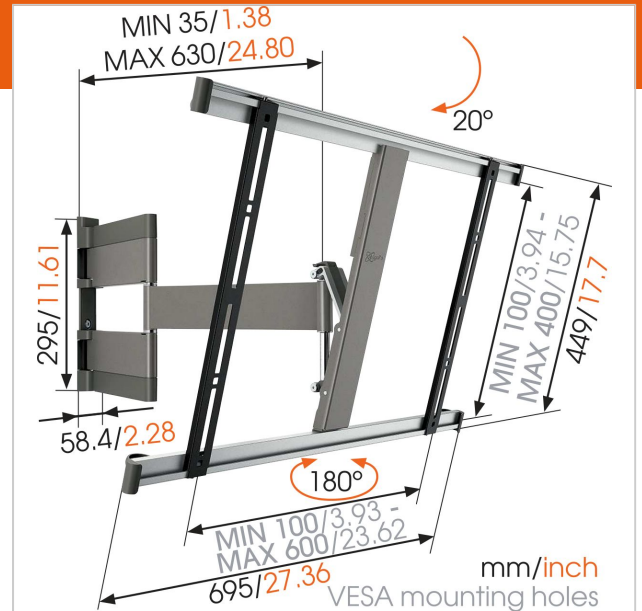

### Key Benefits

- Easily level your TV even after installation
- Hide all unsightly cables
- Mount your TV as flat against the wall as possible
- Mount your TV only 3,5 cm from the wall
- Smoothly turn your TV up to 180°

Winner of the prestigious Red Dot design award (the most influential design award in the world) these flat screen wall mounts add an elegant and sophisticated touch to your room and entertainment system. The THIN 345 easily turns your flat screen TV up to 180 degrees (90 degrees left and 90 degrees right), and tilts your screen up to 20 degrees forward, so everyone has a perfect view from any spot. Almost invisible, with just 1.4 inches (3,5 cm) of space between the TV and the wall, these flat screen wall brackets also come equipped with a cable inlay system to keep cables hidden. It only takes a moment to install this TV wall mount with the easy level adjustment and drilling template, and it is suitable for 40 to 65 inch (102 to 165 cm) screens with a maximum screen thickness of 2 inches (5 cm). It also extends up to 25 inches (63 cm) out from the wall. Be the envy of all your friends with the state-of-the-art THIN 345 from Vogel's.

### Specifications

Product type number	THIN 345
Article number (SKU)	8393452
EAN single box	8712285317422
Product size	L
TÜV certified	Yes
Tilt	Tilt up to 20°
Turn	Full motion (up to 180°)
Guarantee	Lifetime
Min. screen size (inch)	40
Max. screen size (inch)	65
Max. weight load (kg)	25
Min. hole pattern	100mm x 100mm
Max. hole pattern	600mm x 400mm
Max. bolt size	M8
Max. height of interface (mm)	449
Max. width of interface (mm)	695
Max. distance to the wall (mm)	630
Min. distance to the wall (mm)	35
Number of pivot points	3
Product group	Tv mount turn
Spirit level included	True
Universal or fixed hole pattern	Universal
Awards	iF Product Design Award Red Dot Product Design Award
Product line	THIN