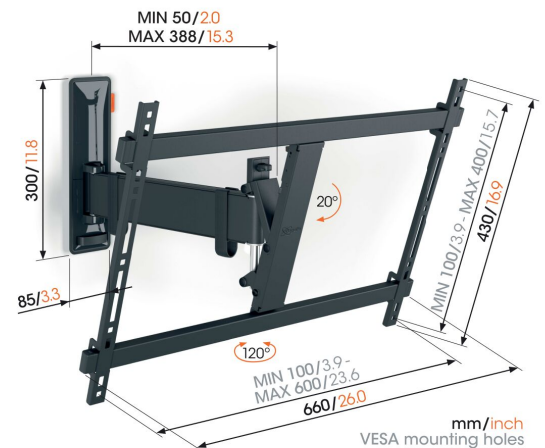

TVM 3625 Full-Motion TV Wall Mount

Key Benefits

- Smooth OneFinger™ Movement - Thanks to coated bearings and precision steel shafts
- Keep your TV always level (horizontally and vertically)
- Cable clip included: Guide your cables from TV to wall
- Family friendly TV watching - Easy to use, safe for your family
- Smoothly turn your TV up to 120°

Stylish and safe: full-motion TV wall mount for TVs from 40 to 77 inches

You want to enjoy your large flat screen TV without any worries. With this stylish COMFORT Full-Motion TV wall mount, you can do just that. Your TV is mounted stylishly and safely on the wall. The wall mount is specially designed for intensive use, with families with children in mind. Setting the perfect viewing angle? No problem. You can turn your TV up to 120° and tilt it up to 20°. The wall mount is suitable for TVs from 40 to 77 inches and weighing up to 35 kg.

TVM 3625 Full-Motion TV Wall Mount

Specifications

Article number (SKU)	3836250
Colour	Black
EAN single box	8712285347863
Product size	L
Height	430
Width	660
TÜV certified	Yes
Tilt	Tilt up to 20°
Turn	Up to 120°
Guarantee	10 years
Min. screen size (inch)	40
Max. screen size (inch)	77
Max. weight load (kg)	35
Min. hole pattern	100mm x 100mm
Max. hole pattern	600mm x 400mm
Max. bolt size	M8
Max. height of interface (mm)	430
Max. width of interface (mm)	660
Cable management	Cable clip
Max. distance to the wall (mm)	388
Max. horizontal hole pattern (mm)	600
Max. vertical hole pattern (mm)	400
Min. distance to the wall (mm)	50
Number of pivot points	2
Spirit level included	Yes
Universal or fixed hole pattern	Universal