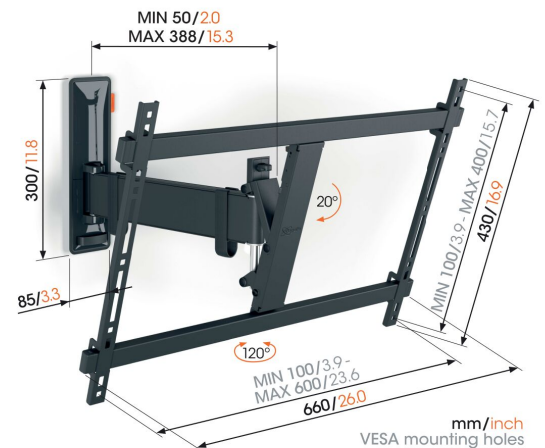

## TVM 3625 Full-Motion TV Wall Mount

### Key Benefits

- Smooth OneFinger™ Movement - Thanks to coated bearings and precision steel shafts
- Keep your TV always level (horizontally and vertically)
- Cable clip included: Guide your cables from TV to wall
- Family friendly TV watching - Easy to use, safe for your family
- Smoothly turn your TV up to 120°

### Stylish and safe: full-motion TV wall mount for TVs from 40 to 77 inches

You want to enjoy your large flat screen TV without any worries. With this stylish COMFORT Full-Motion TV wall mount, you can do just that. Your TV is mounted stylishly and safely on the wall. The wall mount is specially designed for intensive use, with families with children in mind. Setting the perfect viewing angle? No problem. You can turn your TV up to 120° and tilt it up to 20°. The wall mount is suitable for TVs from 40 to 77 inches and weighing up to 35 kg.

# Specifications

Article number (SKU)	3836250
Colour	Black
EAN single box	8712285347863
Product size	L
Height	430
Width	660
TÜV certified	Yes
Tilt	Tilt up to 20°
Turn	Motion (up to 120°)
Guarantee	10 years
Min. screen size (inch)	40
Max. screen size (inch)	77
Max. weight load (kg/Lbs)	35 / 77.16
Min. hole pattern	100mm x 100mm
Max. hole pattern	600mm x 400mm
Max. bolt size	M8
Max. height of interface (mm)	430
Max. width of interface (mm)	660
Cable management	Cable clip
Certifications	TÜV
Max. distance to the wall (mm / inch)	388 / 15.28
Max. horizontal hole pattern (mm)	600
Max. vertical hole pattern (mm)	400
Min. distance to the wall (mm / inch)	50 / 1.97
Min. horizontal hole pattern (mm)	100
Min. vertical hole pattern (mm)	100
Number of pivot points	2
Spirit level included	Yes
Universal or fixed hole pattern	Universal