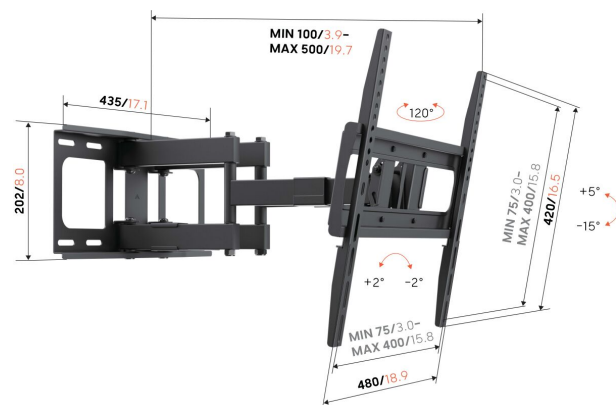

## UP 4053 Full-Motion TV Wall Mount M

### Key Benefits

- Watch from anywhere in the room: turn up to 120°
- Avoid reflections: tilt up to 15°
- Cable clips included: Guide your cables from TV to wall
- Tested up to 3 times max. TV weight
- Reliable quality for an affordable price

The UP 4055 TV Wall Mount offers the perfect blend of style, functionality, and strength. Installing the UP 4055 is effortless. Enjoy a clutter-free setup thanks to the integrated cable management system, which keeps your cables neatly organized and your space looking clean. Built for lasting performance, Vogel's TV wall mounts are tested extensively. The UP 4055 provides a simple yet durable mounting solution designed to deliver years of comfortable viewing enjoyment.

### Specifications

Min. screen size (inch)	32
Max. screen size (inch)	65
Min. hole pattern	75mm x 75mm
Max. hole pattern	400mm x 400mm
Min. horizontal hole pattern (mm)	75
Max. horizontal hole pattern (mm)	400
Min. vertical hole pattern (mm)	75
Max. vertical hole pattern (mm)	400
Universal or fixed hole pattern	Universal
Max. height of interface (mm)	420
Max. width of interface (mm)	480
Max. weight load (kg)	40
Max. weight load (Lbs)	88.18
Turn	Up to 120°
Number of pivot points	4
Tilt	Tilt up to 15°
Cable management	Cable clips
Spirit level included	No
Height	420
Width	480
Depth	500
Article number (SKU)	8440530
EAN single box	8712285417047
Colour	Black
Guarantee	5 years