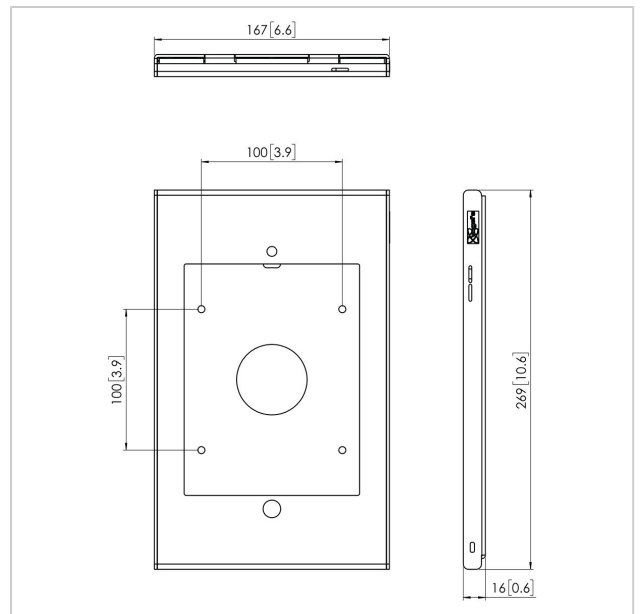

PTS 1225 TabLock for iPad mini (2019)

Article number (SKU)
Colour

7495344
Silver

Key Benefits

- Stylish high-end design
- Theft prevention

More and more tablet PC's like the iPad are used for public applications in retail shops, museums, showrooms and exhibitions. Vogel's Professional has developed a secure enclosure for the iPad mini called TabLock. TabLock prevents theft and unauthorized operation of the tablet.

Made out of high quality aluminium and steel we designed a stylish and slim enclosure which protects the iPad in public environments. The Secure TabLock iPad enclosure can be mounted directly to the wall, or via de VESA 100x100 mm mounting holes to any Vogel's VESA compatible mounts. Quick and easy opening of the secure TabLock enclosure is possible thanks to the new unique locking mechanism using a key and lock. Vogel's Professional regularly develops new Tablocks, please check our website for the latest information.

PTS 1225 TabLock for iPad mini (2019)

www.vogels.com

VOGEL'S HOLDING BV 2019 (c) All rights reserved.
Subject to printing errors, technical and price amendments.
Date:2019-05-08

Specifications

Product type number	PTS 1225
Article number (SKU)	7495344
Colour	Silver
EAN single box	8712285333606
Guarantee	5 years
Desk options	Fixed table mount Fixed table stand Free-standing table stand
Lockable	True
Tablet Brand and Model(s)	Apple iPad Mini 4
Tablet Home button Hidden or Accessible	Accessible