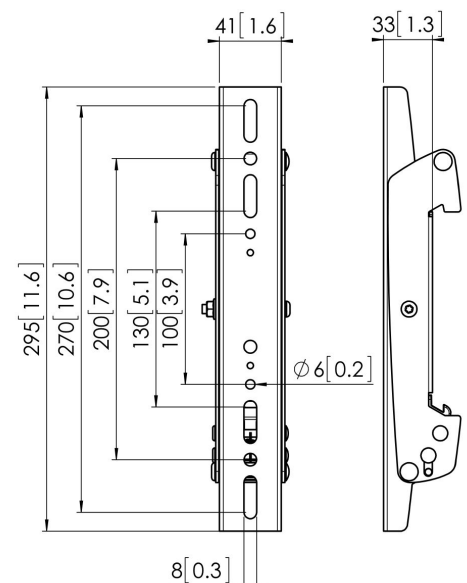

PFS 3302 Display Interface Strips, tilt

The PFS 3302 interface display strips is part of the modular Connect-it system with which you can create your own ceiling or floor solution for medium to large sized displays.

PFS 3302 Display Interface Strips, tilt

Specifications

Article number (SKU)	7233020
Colour	Black
EAN single box	8712285323041
Height	295
TÜV certified	Yes
Tilt	Tilt up to 20°
Guarantee	5 years
Max. weight load (kg)	80
Max. bolt size	M8
Max. height of interface (mm)	295
Max. width of interface (mm)	41
Connect It exceptions	2x back-to-back
Max. vertical hole pattern (mm)	270
Min. vertical hole pattern (mm)	75
Service position	No