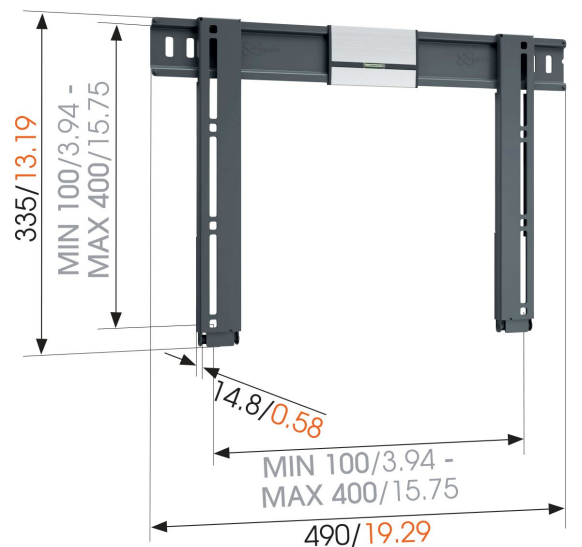

## THIN 405 ExtraThin Fixed TV Wall Mount

### Key Benefits

- Mount your TV only 1,5 cm from the wall
- The service positioning allows easy access to cables
- Install your mount perfectly level: spirit level included!
- Use the app and mark the first drilling hole easily!
- Ideal for OLED TVs

### Extra thin, fixed TV bracket for thin, flat TVs

The THIN 405 wall mount is suitable for 26" to 55" (66-140 cm) TVs and has a maximum weight capacity of 25 kg. Also suitable for OLED TVs. After installation the wall mount is barely noticeable. The distance from the wall is only 15 mm.

### Specifications

|                                       |               |
|---------------------------------------|---------------|
| Article number (SKU)                  | 8394050       |
| Colour                                | Black         |
| EAN single box                        | 8712285334887 |
| Product size                          | M             |
| TÜV certified                         | Yes           |
| Guarantee                             | Lifetime      |
| Min. screen size (inch)               | 26            |
| Max. screen size (inch)               | 55            |
| Max. weight load (kg/Lbs)             | 25 / 55.12    |
| Min. hole pattern                     | 100mm x 100mm |
| Max. hole pattern                     | 400mm x 400mm |
| Max. bolt size                        | M8            |
| Max. height of interface (mm)         | 337           |
| Max. width of interface (mm)          | 490           |
| Certifications                        | TÜV           |
| Max. horizontal hole pattern (mm)     | 400           |
| Max. vertical hole pattern (mm)       | 400           |
| Min. distance to the wall (mm / inch) | 15 / 0.59     |
| Service position                      | Yes           |
| Spirit level included                 | Yes           |
| Universal or fixed hole pattern       | Universal     |