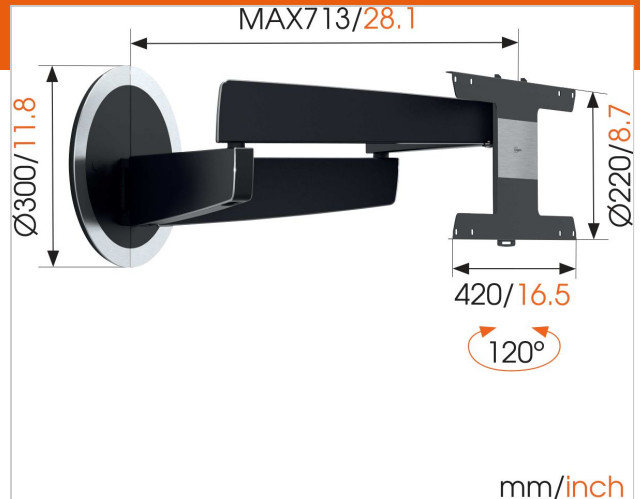

## DesignMount (NEXT 7346) Full-Motion LG OLED TV Wall Mount

Артикул (SKU)  
Цвет

8738070  
Черный

Discover the distinct qualities of the new NEXT 7346. OLED TVs are extremely thin and fragile. That's why Vogel's has designed special OLED wall mounts with an ultra-flexible turning mechanism. This allows you to turn your OLED TV effortlessly without causing any damage to it. It gives you the perfect view of your television, no matter where you are in the room. Mount your TV to the wall with this flexible Vogel's TV mount. Unlike conventional televisions, OLED televisions, such as LG OLEDs, are equipped with a special (VESA) mounting system at the back. If you would like to make your OLED TV and TV mount a single unit, choose the NEXT 7346. Your OLED television will become even more of an eye-catcher in your interior.

The NEXT 7346 is a stunning wall mount with elegant lines, which forms a unique combination with your OLED TV. When you gently fold away the NEXT 7346 against the wall, hardly any space is left between the wall and the mount. It smoothly glides away from the wall and can turn up to 120 degrees. Suitable for OLED TVs, such as the LG OLED, with dimensions of 40-65 inches (102-165 cm) and a maximum weight of 30 kg. The NEXT 7346 includes the Screen Protection System, which prevents your valuable OLED TV from bumping into the wall. The most fantastic thing about this mount is its smooth motion. Just a delicate touch of the finger is all it takes to turn the mount. We call this Smart Movement. Cables can be easily concealed for a sleek and tidy look. We have taken the very best elements from our other successful products and combined them to create a new concept with an unprecedented luxurious appearance.