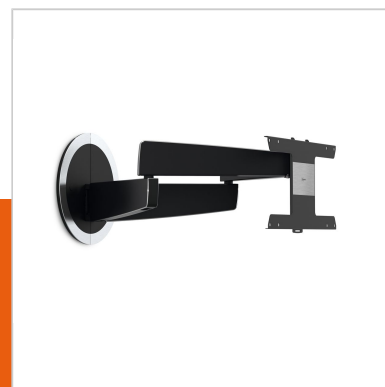

DesignMount (NEXT 7346) Full-Motion LG OLED TV Wall Mount

www.vogels.com