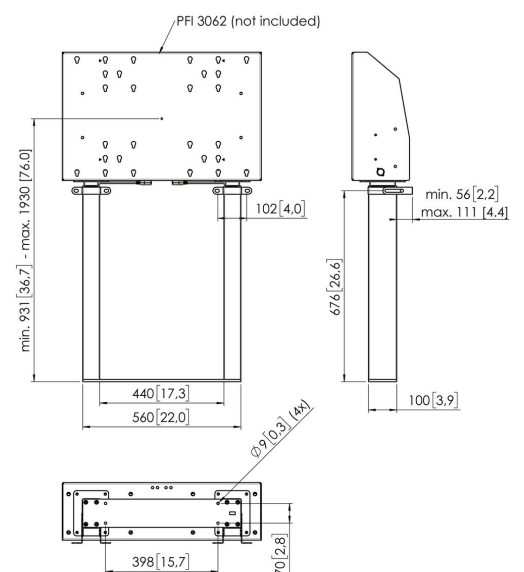

PFFE 7109 Motorized display lift 99 cm

The Vogel's PFFE 7109 dual actuator floor mounted display lift is ideal for situations where a low built-in height is required as well as a high end position of the display. The display lift comes with dedicated wall brackets and a floor plate in the box. Combined with the PFI 3062 Interface box, the PFFE 7109, is a versatile and stable floor mounted solution. Use the optional PFA 9119 electronic safety strip to prevent damage when the movement is blocked by an object.

PFFE 7109 Motorized display lift 99 cm

Specifications

Article number (SKU)	7371090
Colour	Black
EAN single box	8712285342905
Guarantee	5 years
Min. screen size (inch)	49
Max. screen size (inch)	88
Max. weight load (kg/Lbs)	120 / 264.55
Max. distance to floor - center display (mm)	1930
Min. distance to floor - center display (mm)	931
Motorized	Yes
Remote controlled	Yes
Height adjustment (mm)	999