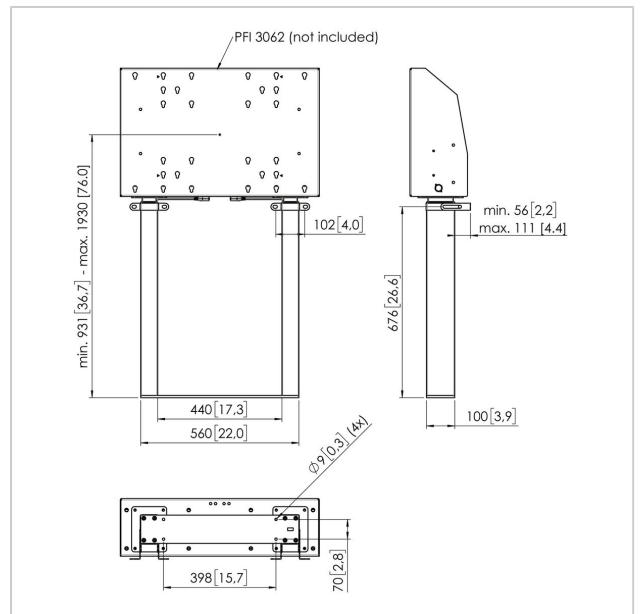

PFFE 7109 Motorized display lift 99 cm

Article number (SKU) 7371090
 Colour Black

The Vogel's PFFE 7109 dual actuator floor mounted display lift is ideal for situations where a low built-in height is required as well as a high end position of the display. The display lift comes with dedicated wall brackets and a floor plate in the box. Combined with the PFI 3062 Interface box, the PFFE 7109, is a versatile and stable floor mounted solution. Use the optional PFA 9119 electronic safety strip to prevent damage when the movement is blocked by an object.

PFFE 7109 Motorized display lift 99 cm

www.vogels.com

VOGEL'S HOLDING BV 2019 (c) All rights reserved.
Subject to printing errors, technical and price amendments.
Date:2019-08-01

Specifications

Product type number	PFFE 7109
Article number (SKU)	7371090
Colour	Black
EAN single box	8712285342905
Guarantee	5 years
Min. screen size (inch)	49
Max. screen size (inch)	90
Max. weight load (kg)	120
Max. distance to floor - center display (mm)	1930
Min. distance to floor - center display (mm)	931
Motorized	True
Remote controlled	Yes
Travel	999