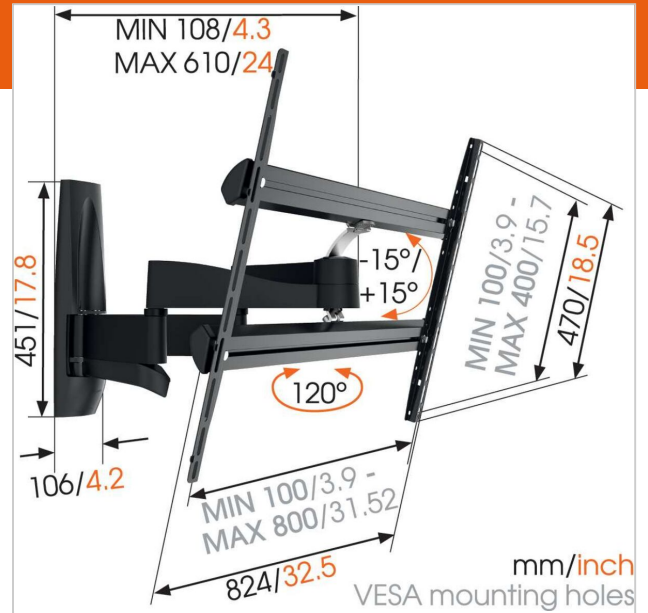

### Key Benefits

- Also suitable for a tv in a cabinet or niche
- Hide all unsightly cables
- Ultra strong - built for heavy TVs
- Use the app and mark the first drilling hole easily!
- Easy installation: drilling template included

### Full motion TV wall mount with double support arms for TVs up to max. 55 kg

The WALL 3450 is designed especially for extra-large and heavy TVs. A solid mount for TVs from 55" to 100" (140-254 cm). The maximum turning angle is 120° and the max. tilting angle is 15°. For TVs up to 55 kg.

### Sturdy construction thanks to double support arms, also for large and heavy TVs

The unique construction with two support arms ensures a stable and powerful weight capacity.

## Specifications

Product type number	WALL 3450	Number of pivot points	4
Article number (SKU)	8354140	Universal or fixed hole pattern	Universal
Colour	Black	What's in the box	<ul style="list-style-type: none"> <li>• Allen key</li> <li>• Mounting instructions</li> <li>• TV Mount Guide app</li> <li>• TV mounting kit</li> <li>• Wall mount</li> <li>• Wall mounting kit</li> <li>• Drilling template</li> </ul>
EAN single box	8712285335600		
Product size	XL		
TÜV certified	Yes		
Tilt	Tilt up to 15°		
Turn	Forward and turning motion (up to 120°)		
Guarantee	Lifetime		
Min. screen size (inch)	55		
Max. screen size (inch)	100		
Max. weight load (kg)	55		
Min. hole pattern	100mm x 100mm		
Max. hole pattern	800mm x 400mm		
Max. bolt size	M8		
Max. height of interface (mm)	470		
Max. width of interface (mm)	824		
Cable management	Cable clip Cable management integrated in arm		
Max. distance to the wall (mm)	610		
Max. horizontal hole pattern (mm)	800		
Max. vertical hole pattern (mm)	400		
Min. distance to the wall (mm)	108		