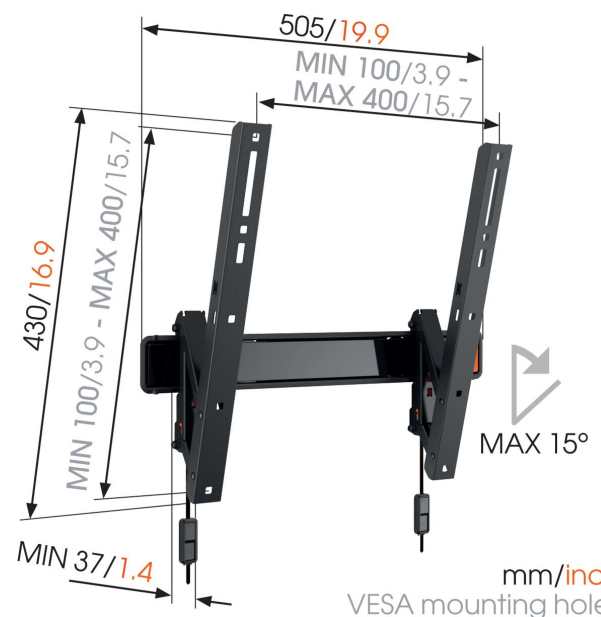

WALL 2215 Tilting TV Wall Mount

For TVs up to 55 inch (140 cm)

The WALL 2215 TV wall mount is suitable for 32 to 55 inch (81 to 140 cm) TVs. This sturdy mount supports up to 30 kg (66 lbs). Squeezed for space? Mount your TV higher up on the wall. Putting a TV higher on the wall with the WALL 2215 TV wall mount is a great way to save space, reduce reflections and keep your TV safely out of reach of pets or children. Simply tilt your TV forward to watch it in comfort from where you are lounging or sitting.

WALL 2215 Tilting TV Wall Mount

Specifications

Article number (SKU)	8350710
Colour	Black
EAN single box	8712285329982
Tilt	Tilt up to 15°
Guarantee	Lifetime
Min. screen size (inch)	32
Max. screen size (inch)	55
Min. hole pattern	100mm x 100mm
Max. hole pattern	400mm x 400mm
Max. bolt size	M8
Max. height of interface (mm)	430
Max. width of interface (mm)	505
Min. distance to the wall (mm)	37
Universal or fixed hole pattern	Universal