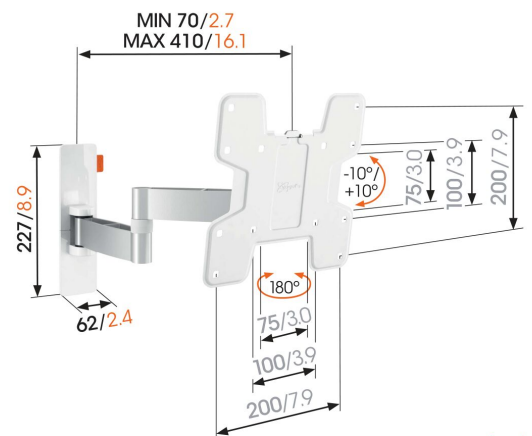

WALL 3145 Full-Motion TV Wall Mount (white)

Key Benefits

- Also suited for wall-mounting your monitor
- Easily level your TV even after installation
- Use the app and mark the first drilling hole easily!
- Tilt (up to $-10^{\circ}/+10^{\circ}$) to avoid reflections
- Guide your cables

TV bracket with turning function for TVs up to 15 kg

The WALL 3145 full motion TV bracket has a maximum weight capacity of 15 kg. Almost any model of TV, from 19" to 43" (48-109 cm), can be mounted on the wall with the WALL 3145. The maximum turning angle is 180° and the max. tilting angle is 20° . Also available in white.

WALL 3145 Full-Motion TV Wall Mount (white)

Specifications

Article number (SKU)	8353111
Colour	White
EAN single box	8712285335341
Product size	S
TÜV certified	Yes
Tilt	Tilt -10°/+10°
Turn	Full motion (up to 180°)
Guarantee	Lifetime
Min. screen size (inch)	19
Max. screen size (inch)	43
Max. weight load (kg/Lbs)	15 / 33.07
Max. bolt size	M8
Max. height of interface (mm)	301
Max. width of interface (mm)	302
Cable management	Cable clip
Certifications	TÜV
Max. distance to the wall (mm / inch)	410 / 16.14
Max. horizontal hole pattern (mm)	200
Max. vertical hole pattern (mm)	200
Min. distance to the wall (mm / inch)	70 / 2.76
Number of pivot points	3
Universal or fixed hole pattern	Fixed