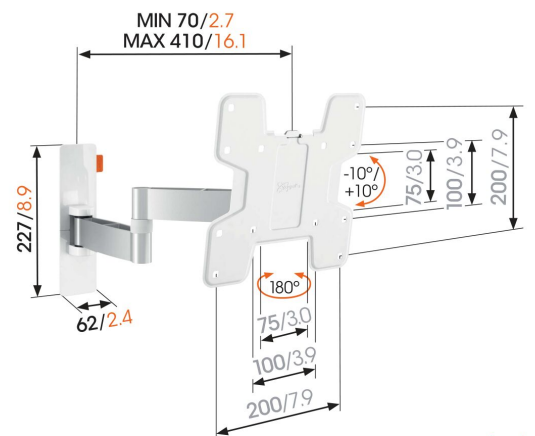

WALL 3145 Full-Motion TV Wall Mount (white)

Key Benefits

- Also suited for wall-mounting your monitor
- Easily level your TV even after installation
- Use the app and mark the first drilling hole easily!
- Tilt (up to $-10^{\circ}/+10^{\circ}$) to avoid reflections
- Guide your cables

TV bracket with turning function for TVs up to 15 kg

The WALL 3145 full motion TV bracket has a maximum weight capacity of 15 kg. Almost any model of TV, from 19" to 43" (48-109 cm), can be mounted on the wall with the WALL 3145. The maximum turning angle is 180° and the max. tilting angle is 20° . Also available in white.

mm/inch
VESA mounting holes

WALL 3145 Full-Motion TV Wall Mount (white)

Specifications

Min. screen size (inch)	19
Max. screen size (inch)	43
Max. horizontal hole pattern (mm)	200
Max. vertical hole pattern (mm)	200
Universal or fixed hole pattern	Fixed
Max. height of interface (mm)	301
Max. width of interface (mm)	302
Max. weight load (kg)	15
Max. weight load (Lbs)	33.07
Turn	Full motion (up to 180°)
Number of pivot points	3
Tilt	Tilt -10°/+10°
Cable management	Cable clip
Article number (SKU)	8353111
EAN single box	8712285335341
Colour	White
Certifications	TÜV
TÜV certified	Yes
Guarantee	Lifetime